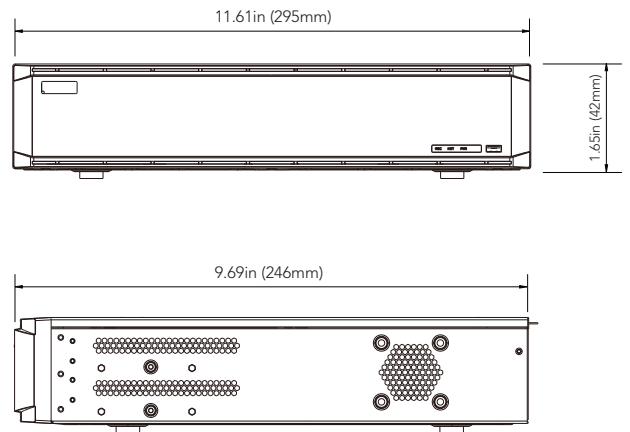

## OVERVIEW

- Supports Up to 8 Channels (8MP / 6MP / 5MP / 4MP / 3MP / 1080P / 960P / 720P) of IP Camera Input
- Real-time display of all traffic data, including abnormal temperature, mask off, block list, strangers and other data
- Real-time Face Capture and Temperature Measurement
- Real-time Alarm for Abnormal Temperature and Non-mask Detection
- Precise Face Recognition with Masks
- Real-time Personnel Information Display, including Name, Area, Temperature, Mask On / Off, Company, Etc.
- Statistics of Abnormal Temperature and Non-mask Detection in Recent 24 Hours or 7 Days
- Statistics of Abnormal Attendance in Recent 24 Hours or 7 Days
- Statistics of Information Regarding People, Including Staff, Allow List, Block List, VIP, Stranger, and Staff Counts
- Personnel Records Search, Including the Identity, Detected Time, Temperature, Location, etc.
- Face Greeting View and Settings via Web Client
- Standard H.265 High Profile Compression Format to Get High-quality Video at Much Lower Bit Rates
- Intuitive and User-Friendly Graphic User Interface (GUI), Windows Style Operation by Mouse
- Up to 10TB Capacity for Each HDD

## DIMENSIONS

Unit : mm(inch)