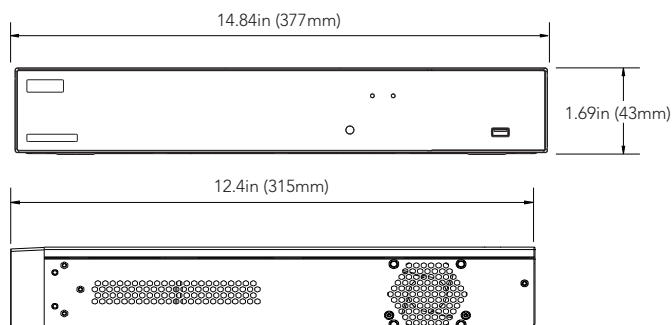

## OVERVIEW

- H.265 codec decoding
- Max. 192Mbps(16CH) input bandwidth
- Up to 8MP(4K) resolution for preview and playback
- Support to install up to 2 HDD, max total capacity of up to 32TB
- Full function network remote view via Internet (CMS, IE/Firefox/Chrome, Mac Safari)
- No limitation on adding devices to CMS, max. 128 channels preview (CMSONE)
- Support scan P2P QR code to connect DVR via Mobile app (AVY Mobile One)
- Support to save pictures/video to Dropbox storage (Dropbox)
- Support to save pictures/video to FTP server (built by user)
- VGA/HDMI output up to 4K resolution
- Support HDD S.M.A.R.T. Monitoring
- Optional e-SATA HDD recording
- Ability to convert up to 16 analog channels to have in total 24 IP channels (Total Bandwidth 192mbps)

## DIMENSIONS

Unit : inch(mm)