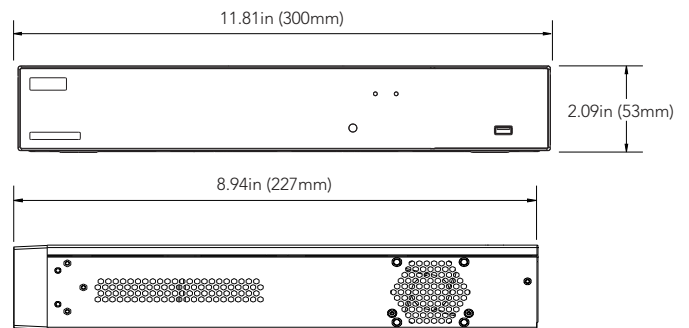

## OVERVIEW

- H.265 codec decoding
- Full hybrid to support TVI/AHD/CVI/Analog/960H/IP cameras
- Up to 8MP(4K) resolution for preview and playback
- Support to install up to 1 HDD, max total capacity of up to 16TB
- Full function network remote view via Internet (CMS, IE/Firefox/Chrome, Mac Safari)
- No limitation on adding devices to CMS, max. 128 channels preview (CMSONE)
- Support scan P2P QR code to connect DVR via Mobile app (AVY Mobile One)
- Support to save pictures/video to Dropbox storage (Dropbox)
- Support to save pictures/video to FTP server (built by user)
- VGA/HDMI output up to 4K resolution
- Support HDD S.M.A.R.T. Monitoring
- Ability to convert up to 8 analog channels to have in total 12 IP channels (Total Bandwidth 12mbps)

## DIMENSIONS

Unit : inch(mm)

## SPECIFICATIONS

---

GENERAL	
OSD Language	English and more
Power Consumption	11W (Without HDD)
Power Supply	DC12V/2A
Working Environment	32°~104°F (0°~40° Celcius)
Working Humidity	Less than 90%RH (Non-Condensing)
Dimensions	11.81" × 8.94" × 2.09" (300mm x 227mm x 53mm)