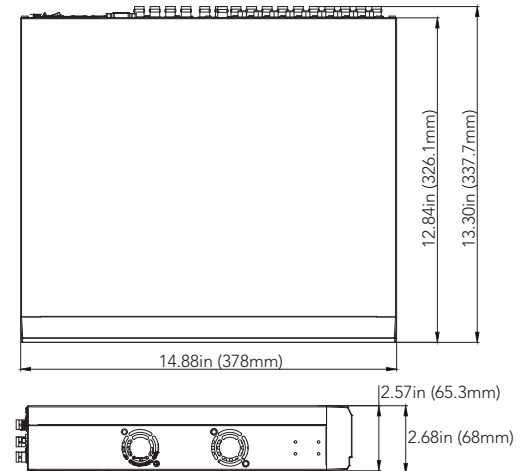

## OVERVIEW

- H.265 video codec
- Max. 16Mbps input bandwidth
- Support AHD/TVI/CVI/Analog 960H/IP cameras
- Up to 5MP Lite resolution for preview and playback
- Support to install up to 4 HDD, 14TB per HDD, max. total capacity of up to 56TB
- Full function network remote view via Internet (CMS, IE/Firefox/Chrome, Mac Safari)
- No limitation on adding devices to CMS, max. 32 channels preview (CMSONE)
- Support scan P2P QR code to connect DVR via Mobile app (AVY Mobile One)
- Support to save pictures/video to Dropbox storage (Dropbox)
- Support to save pictures/video to FTP server (built by user)
- VGA/HDMI output up to 4K resolution
- Total up to 36 channels including 32 analog channels and 4 additional IP channels

## DIMENSIONS

Unit: inch(mm)