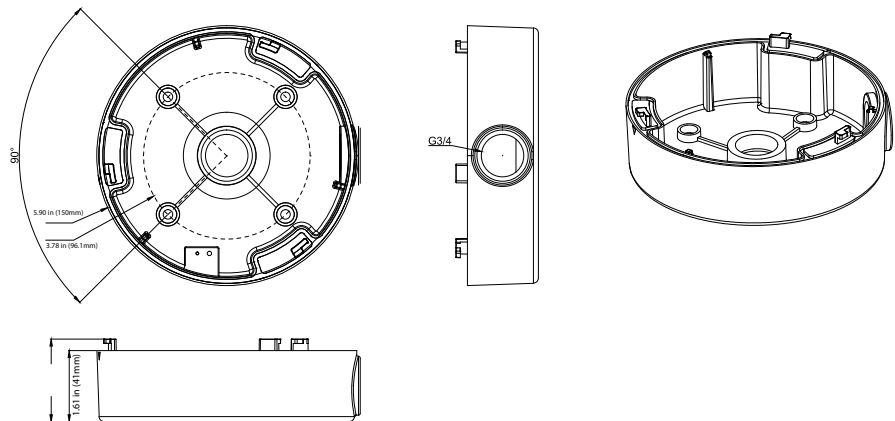

AVM-JB-V-L1

JUNCTION BOX FOR VARIFOCAL LENS
LARGE VANDAL DOME CAMERAS

OVERVIEW

- Aluminum alloy material with surface spray treatment
- Camera cables can be collected and hidden
- Bottom inlet and side inlet
- Available for wall or ceiling mounting

DIMENSIONS

Unit : inch(mm)

SPECIFICATIONS

GENERAL	
Material	Aluminum alloy
Color	white
Working Temperature	-40°C~60°C (-40°F~140°F)
Working Humidity	10~90% (Non-Condensing)
Ingress Protection	IP54
Dimensions	5.9" (150mm) x 1.87" (47.6mm)