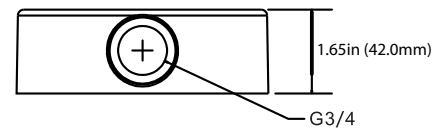

## OVERVIEW

- Aluminum alloy material with surface spray treatment
- Camera cables can be collected and hidden
- Bottom inlet and side inlet
- Available for wall or ceiling mounting

## DIMENSIONS

Unit : inch(mm)

## SPECIFICATIONS

GENERAL	
Material	Aluminum alloy
Color	white
Working Temperature	-40°C~60°C (-40°F~140°F)
Working Humidity	10~90% (Non-Condensing)
Ingress Protection	IP68
Dimensions	4.96in x 1.65in (126.0mm x 42.0mm)