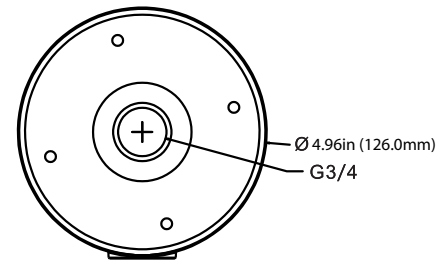

# AVM-JB-F-F1

JUNCTION BOX FOR FISHEYE PANORAMIC VIEW CAMERAS

## OVERVIEW

- Aluminum alloy material with surface spray treatment
- Camera cables can be collected and hidden
- Bottom inlet and side inlet
- Available for wall or ceiling mounting

## DIMENSIONS

Unit : inch(mm)

## SPECIFICATIONS

GENERAL	
Material	Aluminum alloy
Color	white
Working Temperature	-40°C~60°C (-40°F~140°F)
Working Humidity	10~90% (Non-Condensing)
Ingress Protection	IP68
Dimensions	4.96in x 1.65in (126.0mm x 42.0mm)