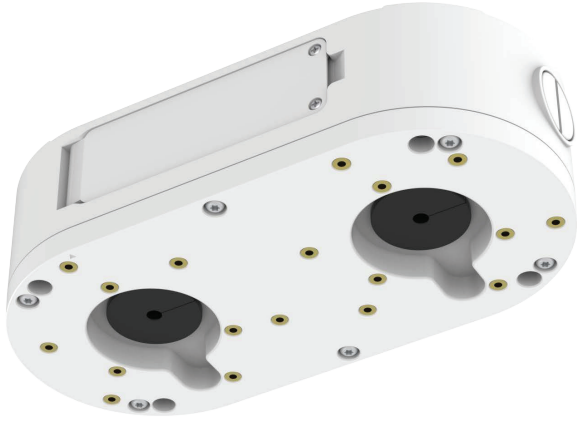

AVM-JB-DUAL-US1

DUAL-CAMERA-JUNCTION BOX FOR FIXED LENS CAMERAS

AVM-JB-DUAL-US1 DUAL-CAMERA-JUNCTION BOX

DUAL-CAMERA-JUNCTION BOX FOR FIXED LENS CAMERAS

The AVM-JB-DUAL-US1 is a junction box designed for use with our all Diversity Fixed lens Cameras except Indoor dome and mini dome models. The junction box is with built-in PoE Switch and available connect two compatible cameras of all types using only one cable. The junction box is available for wall or ceiling mounting.

NDA
COMPLIANT

FUNCTIONS

- Plastic plus 30% glass fiber
- Built-in PoE Switch
- Compatible with all Diversity Fixed lens Cameras (except Indoor dome and mini dome models.)
- Available for wall or ceiling mounting

DUAL-CAMERA-JUNCTION BOX FOR FIXED LENS CAMERAS

SPECIFICATIONS

Operating System	
SOC	IP804+IP179NI
Network	
Interfaces	RJ45 ,10/100 ,200MBPOE -LAN+100MBPOE-WAN
LED	N/A
Network management	N/A
IEEE Standard	IEEE 802.3
MAC	3
Uplink port rate	100MP
Downlink port rate	100MP
Exchange capacity	1Gbps
Packet forwarding rate	0.744Mpps
Internal Cache	768Kbits
PoE	
PoE standard	IEEE 802.3at/af, (2 PoE for IPC power by af Max:15W, WAN for switcher power by at Max:30W)
Power supply	Support 1236 powering
PoE port	3 ports (customized cable with 3 waterproof connectors, 2 for IPC, 1 for switcher)
Extend (EPOE)	N/A
Max. port power supply rate	25W
Max. power supply rate of switch	30W
Max. power consumption of switch	5W
General	
shell	Plastic plus 30% glass fiber
Installation method	Wall hanging, ceiling
weight	N/A
Dimension	2.7" x 9.8" x 4.9"
Operating Temperature/Humidity	"Temperature : -22°F~+140°F (-30°C~+60°C), Humidity : Less than 90%RH"
Storage Temperature/Humidity	"Temperature : -40°F~+185°F (-40°C~+85°C), Humidity : Less than 90%RH"
Power Specifications	POE 30W (no electrical port, PoE power supply, connecting PoE switcher and PoE-NVR)
RJ45	4KV
Thunder Prevention	4KV