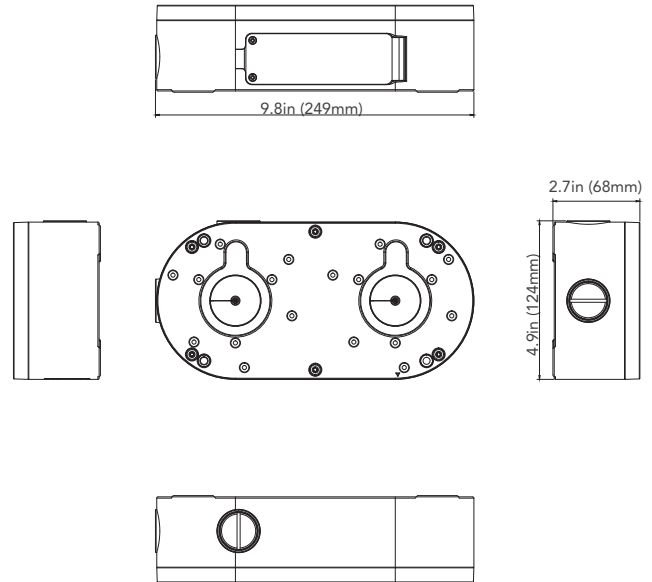

AVM-JB-DUAL-US1

DUAL-CAMERA-JUNCTION BOX FOR FIXED LENS CAMERAS

AVM-JB-DUAL-US1 DUAL-CAMERA-JUNCTION BOX

DUAL-CAMERA-JUNCTION BOX FOR FIXED LENS CAMERAS

The AVM-JB-DUAL-US1 is a junction box designed for use with our all Diversity Fixed lens Cameras except Indoor dome and mini dome models. The junction box is with built-in PoE Switch and available connect two compatible cameras of all types using only one cable. The junction box is available for wall or ceiling mounting.

DIMENSIONS

Unit : inch (mm)

OPTIONAL ACCESSORIES

AVM-DUAL-CVR-S1
JUNCTION BOX COVER

AVM-DUAL-CVR-L1/S1 required
AVM-DUAL-WMT-L1
WALL MOUNT

AVM-PT-CMT-PM-L1
CEILING MOUNT

AVYCON[®]

AVM-JB-DUAL-US1

DUAL-CAMERA-JUNCTION BOX FOR FIXED LENS CAMERAS

SPECIFICATIONS

Operating System	
SOC	IP804+IP179NI
Network	
Interfaces	RJ45 ,10/100 ,200MBPOE -LAN+100MBPOE-WAN
LED	N/A
Network management	N/A
IEEE Standard	IEEE 802.3
MAC	3
Uplink port rate	100MP
Downlink port rate	100MP
Exchange capacity	1Gbps
Packet forwarding rate	0.744Mpps
Internal Cache	768Kbits
PoE	
PoE standard	IEEE 802.3at/af, (2 PoE for IPC power by af Max:15W, WAN for switcher power by at Max:30W)
Power supply	Support 1236 powering
PoE port	3 ports (customized cable with 3 waterproof connectors, 2 for IPC, 1 for switcher)
Extend (EPOE)	N/A
Max. port power supply rate	25W
Max. power supply rate of switch	30W
Max. power consumption of switch	5W
General	
shell	Plastic plus 30% glass fiber
Installation method	Wall hanging, ceiling
weight	N/A
Dimension	2.7" x 9.8" x 4.9"
Operating Temperature/Humidity	"Temperature : -22°F~+140°F (-30°C~+60°C), Humidity : Less than 90%RH"
Storage Temperature/Humidity	"Temperature : -40°F~+185°F (-40°C~+85°C), Humidity : Less than 90%RH"
Power Specifications	POE 30W (no electrical port, PoE power supply, connecting PoE switcher and PoE-NVR)
RJ45	4KV
Thunder Prevention	4KV