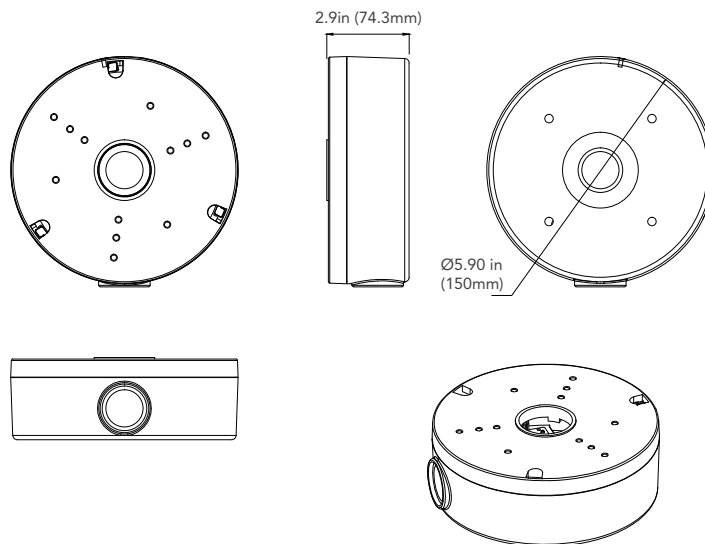

AVM-JB-BE-L1-G

JUNCTION BOX FOR VARIFOCAL LENS
LARGE EYEBALL & LARGE BULLET CAMERAS

OVERVIEW

- Aluminum alloy material with surface spray treatment
- Camera cables can be collected and hidden
- Bottom inlet and side inlet
- Available for wall or ceiling mounting

DIMENSIONS

Unit : inch(mm)

SPECIFICATIONS

GENERAL	
Material	Aluminum alloy
Color	Gray
Working Temperature	-40°C~60°C (-40°F~140°F)
Working Humidity	10~90% (Non-Condensing)
Ingress Protection	IP54
Dimensions	5.90in x 2.9in (150mm x 74.3mm)