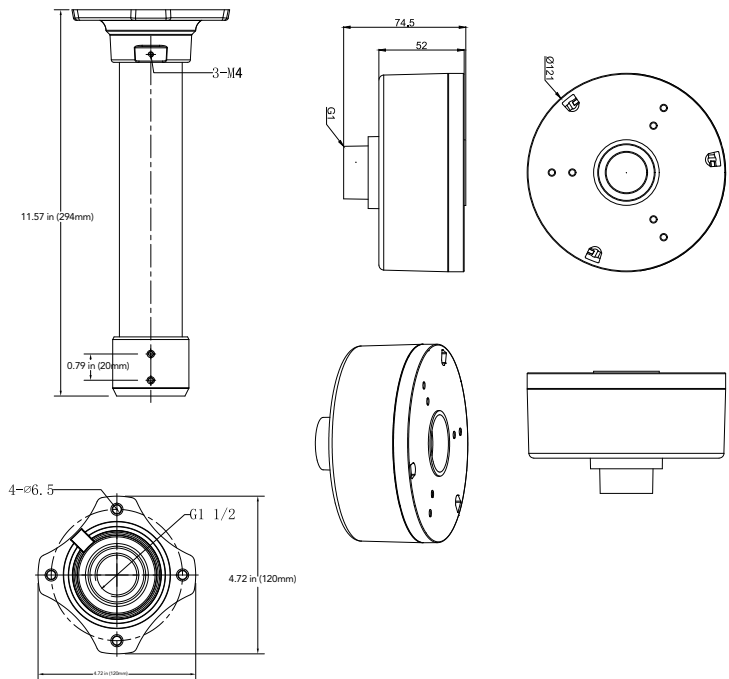

# AVM-HCM-E-S2

HEAVY DUTY CEILING MOUNT (10" LONG) WITH JUNCTION BOX FOR FIXED LENS SMALL EYEBALLS

## DIMENSIONS

Unit : inch(mm)

## SPECIFICATIONS

GENERAL	
Material	Aluminum alloy
Color	White
Working Temperature	-40°C~60°C (-40°F~140°F)
Working Humidity	10~90% (Non-Condensing)
Dimensions	pole: 11.57in x 4.72in (294mm x 120mm)