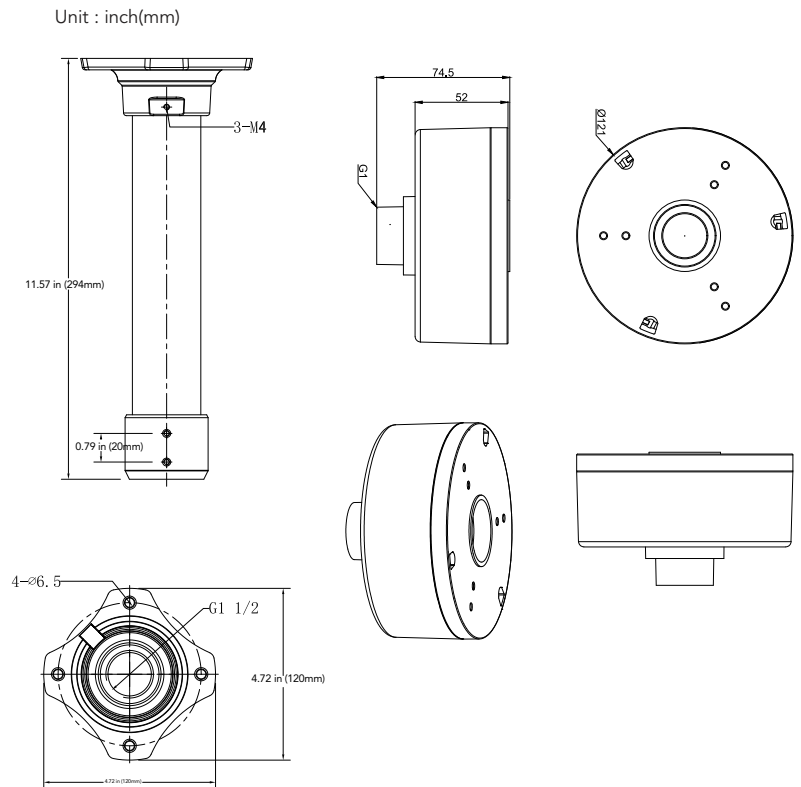

## AVM-HCM-E-S1

HEAVY DUTY CEILING MOUNT (10" LONG) WITH JUNCTION BOX FOR FIXED LENS SMALL EYEBALLS

### DIMENSIONS

### SPECIFICATIONS

GENERAL	
Material	Aluminum alloy
Color	White
Working Temperature	-40°C~60°C (-40°F~140°F)
Working Humidity	10~90% (Non-Condensing)
Dimensions	pole: 11.57in x 4.72in (294mm x 120mm)