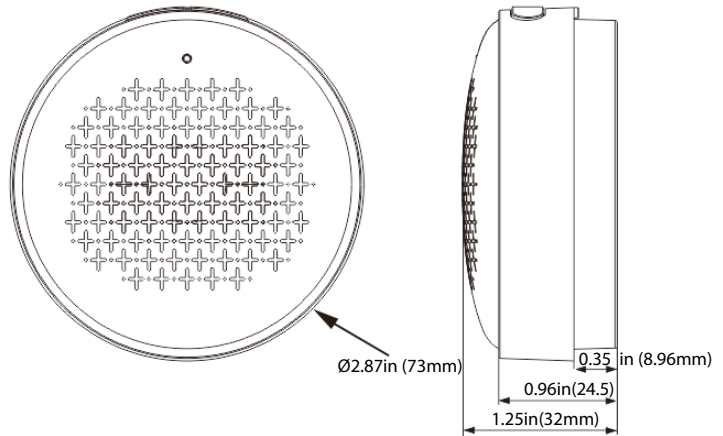

AVM-DB2-CHM1

CE | FC

AVM-DB2-CHM1 DOORBELL CHIME

DIMENSIONS

Unit : inch(mm)

SPECIFICATIONS

FUNCTION	
Audio	Built-in speaker
Set Button	Pairing setting and ring tone selection
Volume Button	Yes
RF433	Yes (transmission distance: up to 100m under an open environment without interference; through-wall capability: ≤ 2 walls)
WIFI	No
Indicator	Built-in indicator
OTHERS	
Power	Two 1.5V AA Alkaline dry batteries
Environmental Protection	RoHS 2.0 REACH WEEE directive94/62/EC
Working Environment	-4°~122°F (-20°~50°C) Humidity: less than 95% (non-condensing)
Dimensions	Ø2.87in x 1.25in (73mm x 32mm)
Weight	Approx. 0.13lb(60g)
Installation	Wall mounting, desktop