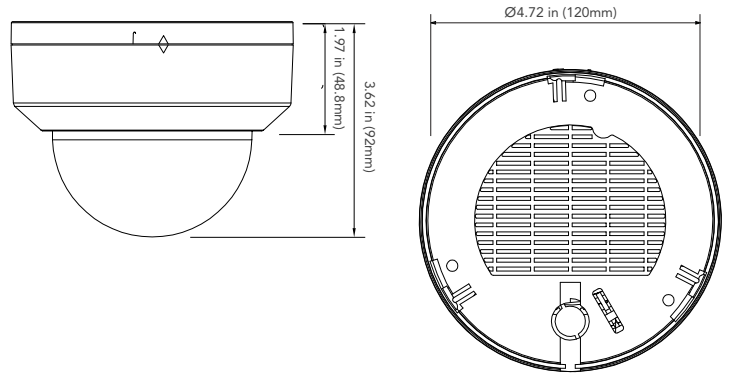

AVC-TD81F28

NDA
COMPLIANT

8MP HD-TVI INDOOR FIXED DOME CAMERA

OVERVIEW

- 8MP HD-TVI (default), CVI, AHD, ANALOG (960H)
- Maximum Resolution: 3840 x 2160
- 2.8mm Fixed Lens
- Smart IR Illumination Up to 66ft.
- True Day/Night
- Digital WDR
- Digital NR
- AGC
- BLC
- DIP Switch
- DC12V
- 15 FPS
- NDA Compliant

DIMENSIONS

Unit : inch(mm)

OPTIONAL ACCESSORIES

AVM-CWM-EV-S1
COMPACT WALL MOUNT

SPECIFICATIONS

CAMERA	
Image Sensor	1/2.7" Progressive Scan CMOS
Resolution	8MP
Image Size	3840 x 2160
Video Output	1-channel BNC Video Output
Image System	PAL / NTSC
Electronic Shutter	1/15s to 1/50,000s
IR Distance	Up to 66ft.
Video Formats	HD-TVI / AHD / CVI / CVBS (Analog)
Frame Rate	HD-TVI / AHD / CVI / CVBS (Analog): 15 FPS
Min. Illumination	0.05luxF1.2(AGC ON), 0Lux with IR ON
Lens	Fixed 2.8mm Lens
Lens Mount	M12
Horizontal Field of View	105.41°
S/N Ratio	36dB
Function Control	OSD, Control over Coax (UTC)
IMAGE	
Day & Night	EXT / Auto / Color / BW (Black and White)
Digital WDR	Yes
Digital NR	Yes (3D DNR)
Auto Gain Control (AGC)	Yes
Auto White Balance (AWB)	Yes
Backlight Compensation (BLC)	Yes
Edge Brightness Compensation	Yes
Defog	No
HLC	Yes
Sharpness	Yes
Mirror Image	Yes
Smart IR (Anti-SAT)	Yes
Image Setting	Yes
Defect Correction	Auto / Manual
GENERAL	
Angle Adjustment	Any Angle
Input Voltage	DC 12V (±10%)
Power Consumption	Maximum 5W
Working Environment	-22°~122° F (-30°~50° Celcius)
Dimensions	Ø4.72" x 3.62" (Ø120mm x 92mm)