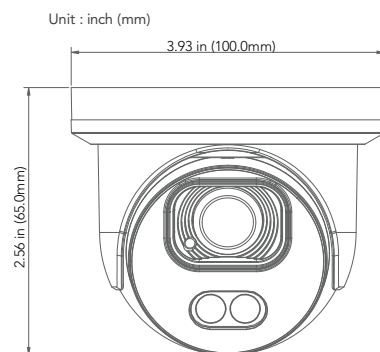

## OVERVIEW

- 5MP (2608 x 1960) @ 20fps
- Max. Resolution: 2608 x 1960
- True Day & Night ICR
- Up to 98 ft. IR Illumination
- Fixed 2.8mm Lens
- 2D DNR, HLC, BLC
- AoC (Audio over Coaxial) up to 22.9ft
- Supports Remote Access with Windows, macOS, iOS and Android
- Operating Temperature: -22°F - 122°F
- DC12V
- NDAA Compliant

## DIMENSIONS

Unit : inch(mm)

## SPECIFICATIONS

CAMERA	
Image Sensor	1/2.7" Progressive Scan CMOS
Resolution	5MP
Image Size	2608 x 1960
Video Output	1-channel BNC Video Output
Image System	PAL / NTSC
Electronic Shutter Speed	Auto
IR Distance	Up to 98ft.
Video Formats	HD-TVI / AHD / CVI / CVBS(Analog)
Frame Rate	HD-TVI / AHD / CVI : 20FPS CVBS Analog: 960H
Min. Illumination	0.05lux@F1.2(AGC ON),0Lux with IR ON
Lens	fixed 2.8mm Lens
Angular Field of View	H:109.7° / V:57.6° / D:131.0°
Lens Mount	φ14mm
S/N Ratio	36dB
Function Control	OSD, Control over Coax (UTC)
IMAGE	
Day & Night	Color / Ext / BW ( Black and White)
Digital WDR	N/A
Digital Noise Reduction	Yes (2D DNR)
Auto Gain Control (AGC)	Yes
Auto White Balance (AWB)	Yes
Backlight Compensation (BLC)	No
Edge Brightness Compensation	Yes
Defog	Yes
HLC	Yes
Sharpness	Yes
Mirror Image	Yes
Smart IR (Anti-SAT)	Yes
Image Setting	Yes
Defect Correction	Auto / Manual
GENERAL	
Audio	Audio over coaxial
Audio Range	22.9ft(7m)
Angle Adjustment	Any Angle
Input Voltage	DC 12V (±10%)
Power Consumption	IR OFF ≤0.8W, IR ON ≤4W
Ingress Protection	IP67
Working Temperature	-22°~131° F (-30°~55° Celcius)
Dimensions	3.93" x 2.56" (100.0mm x 65.0mm)