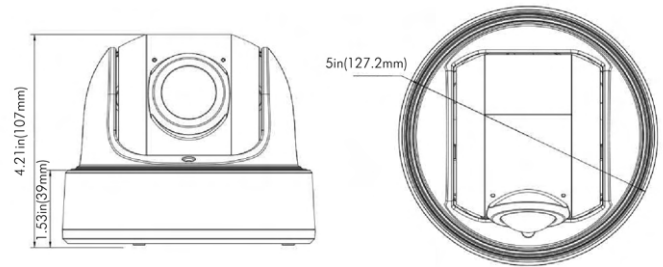

DIMENSIONS

Unit : inch(mm)

OPTIONAL ACCESSORIES

AVM-P-PMT-A1
POLE MOUNT

AVM-P-CMT-A1
CORNER MOUNT BRACKET

AVM-DWMT-V180
WALL MOUNT

SPECIFICATIONS

CAMERA	
Image Sensor	1/2.8" Progressive Scan CMOS
Resolution	8MP
Image Size	3840 x 2160
Min. Illumination	Color: 0.01lux @F1.2 or 0.012lux @F2.0 BW: 0lux w IR ON
Shutter Speed	1/100,000s ~ 1s
Slow Shutter	Supported
IR Distance	Up to 49ft. (15m)
Lens	Fixed 1.68mm@F2.0
Field of View	H180°/V86°
WDR	120dB
VIDEO STREAM	
Max. Image Resolution	3840 x 2160
Supported Resolutions	3840 x 2160, 3440 x 1936, 3200 x 1800, 2880 x 1620, 2560 x 1440, 1920 x 1080, 1280 x 720, 704 x 576, 640 x 480, 640 x 360, 320 x 240, 320 x 192, 320 x 180
Main Stream	15FPS @ 3840 x 2160, 3440 x 1936 25FPS @ 3200 x 1800 30FPS @ 2880 x 1620, 2560 x 1440, 1920 x 1080, 1280 x 720
Sub Stream	704 x 576, 640 x 480, 640 x 360, 320 x 240
Third Stream	1920 x 1080, 1280 x 720, 704 x 576, 640 x 480, 640 x 360, 320 x 240, 320 x 192, 320 x 180
Video Compression	H.265+/H.265(HEVC)/H.264+/H.264/MJPEG
Video Bit Rate	16 Kbps ~ 16 Mbps (CBR / VBR Adjustable)
NETWORK	
Ethernet	1 x RJ45 10M / 100M Ethernet Port
Network Storage	Micro SD/SDHC/SDXC Slot (up to 256GB) with video and still image capture function
Protocol	IPv4/IPv6, ARP, TCP, UDP, RTCP, RTP, RTSP, RTMP, HTTP, HTTPS, DNS, DDNS, DHCP, FTP, NTP, SMTP, SNMP, UPnP, Bonjour, SIP, PPPoE, VLAN, 802.1x, QoS, IGMP, ICMP, SSL
IMAGE	
Day & Night	ICR Filter Auto Switch
True WDR	120dB Super WDR
Digital NR	Yes (3D DNR)
Backlight Compensation (BLC)	Yes
HLC	Yes
ROI	Yes
Privacy Mask	Supported
Sharpness	Yes
Image Setting	Brightness/Contrast/Saturation/Sharpness
VIDEO ANALYTICS	
Smart Events	Region Entrance, Region Exiting, Advanced Motion Detection, Tamper Detection, Line Crossing, Loitering, Human Detection,
Alarm Link Events	People Counting, Object Left, Object Removed Motion Detection, Sensor Alarm, SD Card Full, SD Card Error, IP Address Conflict, Network Disconnection
GENERAL	
Housing	Vandal-proof IK10-rated Metal Housing
Power Supply	DC 12V±10% / PoE (802.3af)
Power Consumption	≤6W, 9W MAX (With IR on)
Ingress Protection	IP67
Weight	1.88 lbs (853 g)
Working Temperature	-40°~140° F (-40°~60° Celcius)
Dimensions	4.2 in x 5 in (107mm x 127.2 mm)