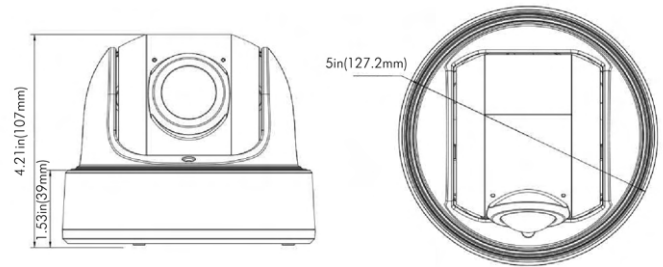

DIMENSIONS

Unit : inch(mm)

OPTIONAL ACCESSORIES

AVM-P-PMT-A1
POLE MOUNT

AVM-P-CMT-A1
CORNER MOUNT BRACKET

AVM-DWMT-V180
WALL MOUNT

SPECIFICATIONS

CAMERA	
Image Sensor	1/2.8" Progressive Scan CMOS
Resolution	5MP
Image Size	2592 x 1944
Min. Illumination	Color: 0.005lux @F1.2 or 0.008lux @F2.0 BW: 0lux w IR ON
Shutter Speed	1/100,000s ~ 1s
Slow Shutter	Supported
IR Distance	Up to 49ft. (15m)
Lens	Fixed 1.68mm@F2.0
Field of View	H180°/V95°
WDR	120dB
VIDEO STREAM	
Max. Image Resolution	2592 x 1944
Supported Resolutions	2592 x 1944, 2560 x 1440, 1920 x 1080, 1280 x 720, 640 x 480, 640 x 360, 320 x 240, 704 x 576, 640 x 480, 320 x 192, 320 x 180
Main Stream	2592 x 1944, 2560 x 1440, 1920 x 1080, 1280 x 720
Sub Stream	640 x 480, 640 x 360, 320 x 240
Third Stream	1920 x 1080, 1280 x 720, 704 x 576, 640 x 480, 640 x 360, 320 x 240, 320 x 192, 320 x 180
Video Compression	H.265*/H.265(HEVC)/H.264*/H.264/MJPEG
Video Bit Rate	16 Kbps ~ 16 Mbps (CBR / VBR Adjustable)
NETWORK	
Ethernet	1 x RJ45 10M / 100M Ethernet Port
Network Storage	NAS(Support NFS, SMB/CIFS)
Protocol	IPv4/IPv6, ARP, TCP, UDP, RTCP, RTP, RTSP, RTMP, HTTP, HTTPS, DNS, DDNS, DHCP, FTP, NTP, SMTP, SNMP, UPnP, Bonjour, SIP, PPPoE, VLAN, 802.1x, QoS, IGMP, ICMP, SSL
IMAGE	
Day & Night	ICR Filter Auto Switch
True WDR	120dB Super WDR
Digital NR	Yes (3D DNR)
Backlight Compensation (BLC)	Yes
HLC	Yes
ROI	Yes
Privacy Mask	Supported
Sharpness	Yes
Image Setting	Brightness/Contrast/Saturation/Sharpness
VIDEO ANALYTICS	
Smart Events	Region Entrance, Region Exiting, Advanced Motion Detection, Tamper Detection, Line Crossing, Loitering, Human Detection, People Counting, Object Left, Object Removed
Alarm Link Events	Motion Detection, Sensor Alarm, SD Card Full, SD Card Error, IP Address Conflict, Network Disconnection
GENERAL	
Housing	Vandal-proof IK10-rated Metal Housing
Power Supply	DC 12V±10% / PoE (802.3af)
Power Consumption	≤6W, 8.5W MAX (With IR on)
Ingress Protection	IP67
Weight	1.88 lbs (853 g)
Working Temperature	-40°~140° F (-40°~60° Celcius)
Dimensions	4.2 in x 5 in (107mm x 127.2 mm)