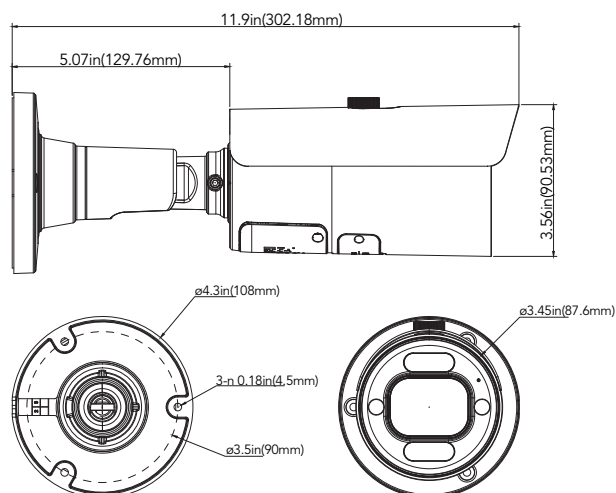

DIMENSIONS

Unit : inch(mm)

OPTIONAL ACCESSORIES