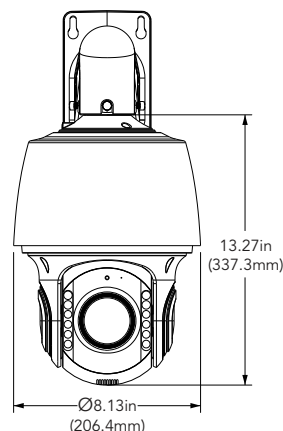

## OVERVIEW

- 8MP (3840x2160) H.265+/H.264+/MJPEG
- Max. resolution: 3840x2160
- Full Color / Active Deterrence Camera
- 5.5mm to 202mm Motorized Lens (F1.6)
- 3D DNR, WDR, HLC, BLC, ROI encoding
- Intelligent Analytics
- White Light LED / Strobe (Blue & Red) Light
- Built-in MIC / Speaker
- Built-in micro SD card slot, up to 256GB
- IP67 ingress protection
- DC12V/PoE power supply
- Support remote monitoring by AVYCON ONE (Mobile APP) and AVYCON CMSONE (CMS)

## DIMENSIONS

Unit : inch(mm)