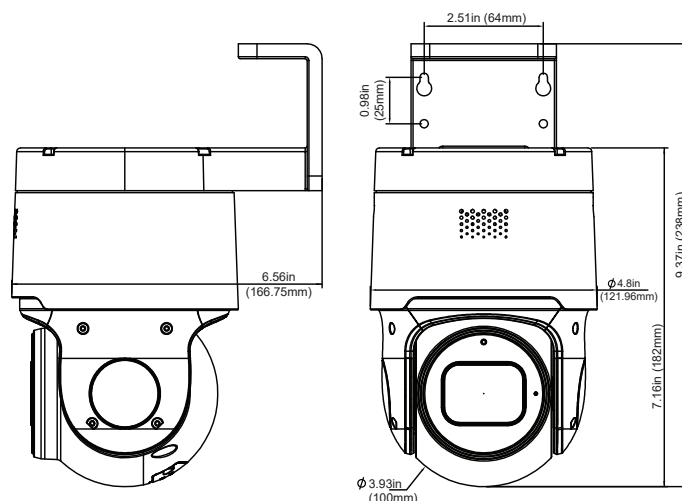

DIMENSIONS

Unit : inch(mm)

OPTIONAL ACCESSORIES

AVM-POM-A1
POLE
MOUNT BRACKET

AVM-CRM-A1
CORNER
MOUNT BRACKET

SPECIFICATIONS

CAMERA	
Image Sensor	1/2.7" Progressive Scan CMOS
Max. Resolution	3840x2160
Min. Illumination	Color: 0.009 Lux @ (F1.6, AGC ON), B/W: 0 Lux with IR
Shutter Speed	1/5 s to 1/20000 s
Slow Shutter	Yes
Day & Night	IR cut filter
Zoom	4x optical
LENS	
Focal Length	2.8 mm to 12 mm
FOV	Horizontal field of view: 113° to 31.4° (wide-tele), Vertical field of view: 58.4° to 17.6° (wide-tele), Diagonal field of view: 138.6° to 36° (wide-tele)
Aperture	Max. F1.6
Focus	Auto, manual
ILLUMINATOR	
Supplement Light Range	IR Distance: up to 98ft (30M)
Supplement Light Type	IR
PTZ	
Movement Range(Pan)	350°
Movement Range(Tilt)	0° to 90°
Pan Speed	Pan speed: configurable from 0.6° to 54°/s
Tilt Speed	Tilt speed: configurable from 0.6° to 52°/s
Presets	255 (Preset calls have a limit of 20,000 times)
3D Positioning	Yes (without ZOOM in)
VIDEO	
Main Stream	50/60 Hz: 25 fps (3840x2160,3072x1728,2592x1944,2592x1520,2304,1296,1920x1080,1280x960,1280x720);
Sub-Stream	50/60 Hz: 25 fps (1280x720,640 × 480, 320x240);
Third Stream	50/60 Hz: 25 fps (640x480,320x240);
Video Compression	Main stream: H.265+/H.265/H.264+/H.264 Sub-stream: H.265+/H.265/H.264+/H.264/MJPEG Third stream: H.265+/H.265/H.264+/H.264
Video Bit Rate	8 kbps to 16384kbps
H.264 Type	Baseline Profile/Main Profile/High Profile
H.265 Type	Main Profile
Region Of Interest (ROI)	N/A
AUDIO	
Audio Compression	G.711a/G.711u
NETWORK	
Protocols	IPv4/IPv6, HTTP, HTTPS, FTP, SMTP, UPnP, SNMP, DNS, DDNS, NTP, RTSP, TCP/IP, UDP, DHCP, PPPoE,
API	Onvif (Profile S, Profile G, Profile T),Http API
Simultaneous	Live View Up to 15 channels
User/Host	5 User
Security	Password protection, complicated password, HTTPS encryption, IP address filter,control timeout settings
Client	VMS
Web Browser	IE11, Chrome 57+, Firefox 52+, Safari 11+
IMAGE	
Day/Night Switch	Day, Night, Auto, Schedule
Image Enhancement	BLC, HLC, 3D DNR
Wide Dynamic Range (WDR)	DWDR
Defog	N/A
Image Stabilization	N/A
Image Settings	Saturation, brightness, contrast, sharpness, Hue and white balance adjustable by client software or web browser
Privacy	4 privacy masks
INTERFACE	
Ethernet Interface	1 RJ45 10M/100M self-adaptive Ethernet port
On-Board Storage	Micro SD/SDHC/SDXC Slot (up to 256GB) with video and still image capture function
Alarm	Built-in red & blue flashing lights
Audio	1 built-in MIC
Reset	Yes
Built-In Speaker	1 built-in speaker
EVENT	
Basic Event	Motion detection
Deep Learning Function	Face Recognition, Human & Vehicle Detection, Perimeter Intrusion Detection, Line Crossing Detection, Stationary Object Detection, Crossing Counting, Heat Map, Crowd Density Detection, Queue Length Detection, License Plate Detection
Smart Tracking	N/A
Alarm Linkage	Upload to FTP, send email, trigger recording, audible warning, lights flashing
GENERAL	
Power	DC 12V/POE, max. 13 W
Operating Condition	-22 °F to 149 °F(-30 °C to 60 °C). Humidity 90% or less (non-condensing)
Material	Plastic
Dimension	Ø 6.56" × 9.37" (Ø 166.75 mm × 238 mm), Approx. 2 lb(0.92 kg)
Protection	IP66