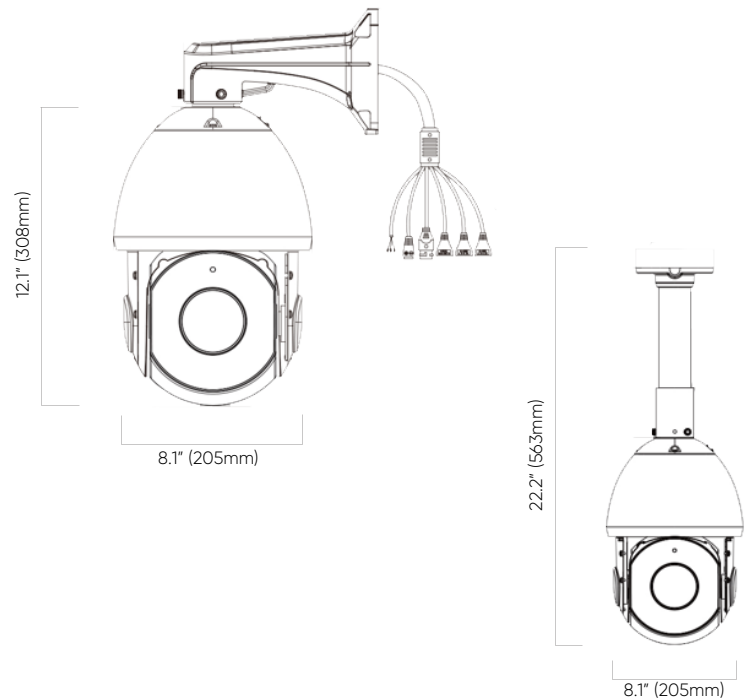

AVC-NPTZ51X42L

NDA
COMPLIANT

5MP FULL-SIZE PTZ DOME NETWORK CAMERA

OVERVIEW

- 5MP (2592 × 1944) @ 30fps / 1080P @ 60fps
- Max. resolution: 2592 x 1944
- Supports Smart H.265/H.264 encoding
- True Day & Night ICR with InfiniteStar™ Technology
- Up to 0.005Lux Sensitivity with InfiniteStar™ Technology
- Up to 984ft. IR Illumination
- IR Anti-reflection Design
- 42X Optical Zoom
- 3D DNR, True WDR, HLC, BLC and ROI encoding
- 360° Endless Pan
- Supports PTZ Auto Tracking
- 1 channel Audio input; 1 channel Audio output
- 2 channel Alarm input; 2 channel Alarm output
- Built-in micro SD card slot with video and still image capture function (up to 256GB)
- AC 24V (3A) / PoE+ (802.3at, 25.5W Max)
- IP66 Ingress Protection
- Supports remote access with Windows, macOS, iOS and Android
- Operating Temperature: -40°F - 140°F, less than 90% RH

DIMENSIONS

Unit : inch(mm)

OPTIONAL ACCESSORIES

AVM-P-DDMTS-A1

AVM-P-PMT-A1

AVM-P-CMT-A1

AVM-P-PWMTL-A1

(Included)