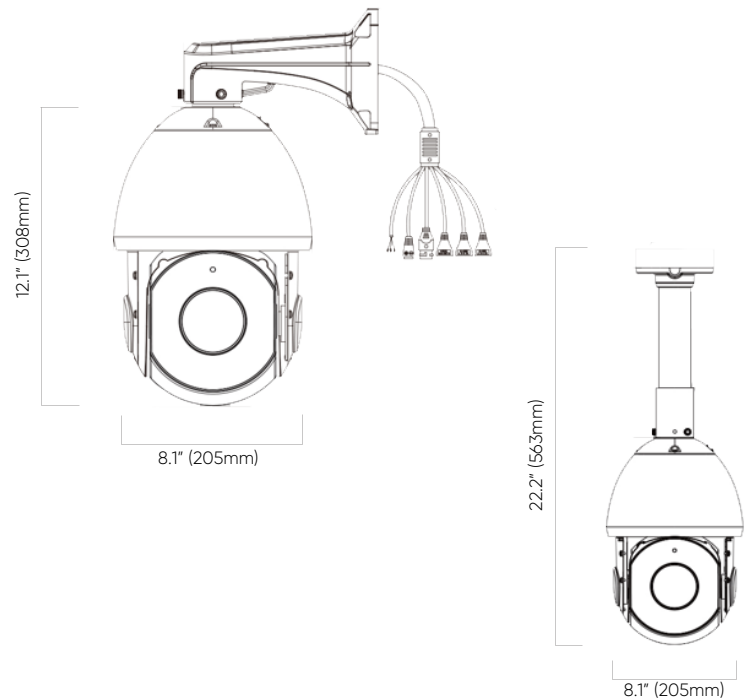

# AVC-NPTZ51X23L-F

NDA  
COMPLIANT

5MP FULL-SIZE PTZ DOME NETWORK CAMERA

## OVERVIEW

- 5MP (2592 × 1944) @ 30fps / 1080P @ 60fps
- Max. resolution: 2592 x 1944
- Supports Smart H.265/H.264 encoding
- True Day & Night ICR with InfiniteStar™ Technology
- Up to 0.005Lux Sensitivity with InfiniteStar™ Technology
- Up to 656ft. IR Illumination
- IR Anti-reflection Design
- 23X Optical Zoom
- 3D DNR, True WDR, HLC, BLC and ROI encoding
- 360° Endless Pan
- Supports PTZ Auto Tracking
- 1 channel Audio input; 1 channel Audio output
- 2 channel Alarm input; 2 channel Alarm output
- Built-in micro SD card slot with video and still image capture function (up to 256GB)
- AC 24V (3A) / PoE+ (802.3at, 25.5W Max)
- IP66 Ingress Protection
- Supports remote access with Windows, macOS, iOS and Android
- Operating Temperature: -40°F - 140°F, less than 90% RH

## DIMENSIONS

Unit : inch(mm)