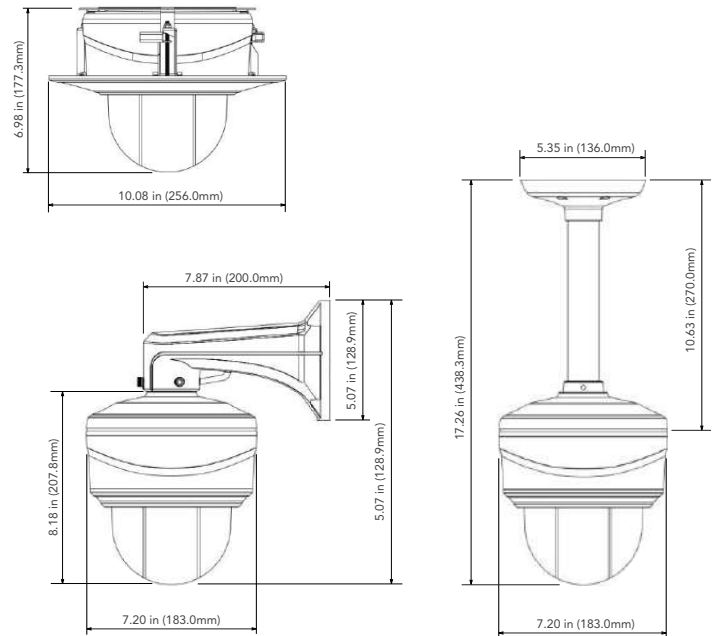

AVC-NPTZ21X23L

NDA
COMPLIANT

2MP MINI PTZ DOME NETWORK CAMERA

OVERVIEW

- 2MP / 1080P (1920 × 1080) @ 30fps
- Max. resolution: 1920 x 1080
- Supports Smart H.265/H.264 encoding
- True Day & Night ICR with InfiniteStar™ Technology
- Up to 400ft. IR Illumination
- 23X Optical Zoom
- Up to 0.005Lux Sensitivity with InfiniteStar™ Technology
- IR Anti-reflection Design
- 3D DNR, True WDR, HLC, BLC and ROI encoding
- 360° Endless Pan
- 1 channel Audio input; 1 channel Audio output
- 1 channel Alarm input; 1 channel Alarm output
- Built-in micro SD card slot with video and still image capture function (up to 256GB)
- DC12V / PoE (802.3at, 14W max.)
- Optional Recessed Installation Design
- IP66 & IK10 Ingress and Vandal Protection
- Supports PTZ Auto Tracking
- Supports remote access with Windows, macOS, iOS and Android
- Operating Temperature: -40°F - 140°F, less than 90% RH

DIMENSIONS

Unit : inch(mm)

OPTIONAL ACCESSORIES

AVM-P-DDMTS-A1

AVM-P-PWMTS-A1

AVM-P-PRMTS-A1

AVM-P-PCMTS-A1

SPECIFICATIONS