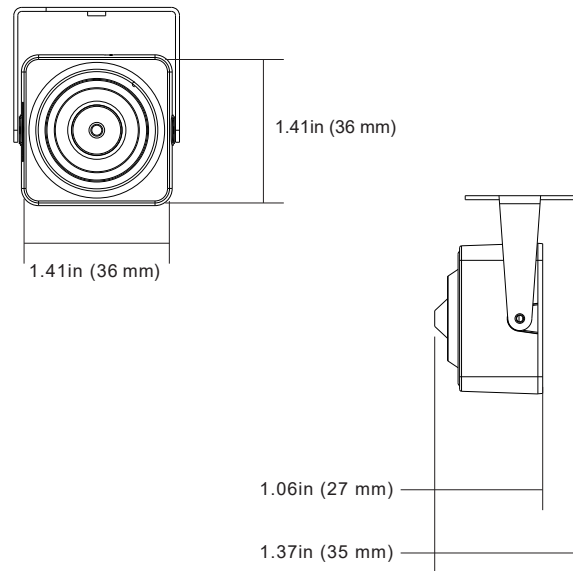

DIMENSIONS

Unit : inch(mm)

OPTIONAL ACCESSORIES

SPECIFICATIONS

CAMERA	
Image Sensor	1/3" Progressive Scan CMOS Sensor
Resolution	4MP
Effective Pixels	2560(H)*1440(V)
Compression	H.264/H.264+/H.265/H.265+/JPEG/AVI
Audio Compression	G711A/U,AAC
TV System	PAL/NTSC
Electronic Shutter Time	Auto: 1/3-1/100000Sec
Minimum Illumination	Color: 0.01 Lux @ (F1.6, AGC ON)
S/N Ratio	60dB
Scanning System	Progressive
Video Output	Network
Reset Button	Support
LENS	
Focus Length	Board Lens 3.7mm/F2.8
Focus Control	Fixed
Lens Type	Fixed
Pixels	4MP
NIGHT VISION	
Infrared LED	N/A
Infrared Distance	N/A
IR Status	N/A
IR Power On	N/A
NETWORK	
Ethernet	RJ-45 (10/100Base-T)
Wireless	Optional, Wi-Fi(IEEE802.11b/g/n) 2.4Ghz, Antena: 2.5dbi, WIFI Range: No obstacles 100m Max
Protocol	TCP/IP, ICMP, HTTP, HTTPS, FTP, DHCP, DNS, DDNS, RTP, RTSP, RTCP, PPPoE, NTP, SMTP, UDP
ONVIF	Support ONVIF 19.12(Profile S/T/G)
P2P	YES
POE	External POE But Without Audio and Alarm Functions, Support IEEE 802.3af
Video Delay	0.3S (Within the Lan)
Main Stream 1	2688*1512@20fps
Main Stream 2	2560*1440@30fps
Main Stream 3	1920*1080@30fps 1280*720@30fps
Sub Stream 1	1280*720@30fps
Sub Stream 2	720*480@30fps
Sub Stream 3	N/A
Tri Stream	N/A
IE Brower	IE8-11, Google Chrome, Firefox, Mac Safari
Smart Phone	iPhone, Android
CAMERA FEATURES	
Day/Night	Color
Image Config	Saturation/Brightness/Contrast /Sharpness, Mirror, 3D NR, White Balance, FLK(Flicker Control), Video Tampering, HLC, Distortion
Full Color	Support
Corridor Pattern	Support
Defog Mode	Support
ROI	Support
BLC	Support
WDR	120dB
Motion Detection	Support(support enable the detection based on human movement only)
Privacy Masking	3 Rectangular Zone
Recording Mode	NVR/CMS/Web
Language	Chinese Simplified, Chinese Traditional, English, Bulgarian, Polish, Arabic, German, Russian, French, Korean, Portuguese, Japanese, Turkish, Spanish, Hebrew, Italian, Nederlands, Czech, Vietnamese
INTERFACE	
Audio	1 Built-in MIC
Alarm	N/A
SD Card Slot	Support 512G Micro SD Card Slot
RS485	N/A
CAMERA	
Housing	Metal
Anti-cut Bracket	NO
IR Cut Filter	NO
Operation Temperature	-4°F ~ 140°F (-20°C ~ +60°C) RH95% Max
Storage Temperature	-4°F ~ 140°F (-20°C ~ +60°C) RH95% Max
Power Source	DC12V±10%, 350mA
Dimension	1.41in(W) x 1.41in(H) x 1.06in(D) (36mm(W) x 36mm(H) x27mm(D))
Weight	0.66lb (300g)