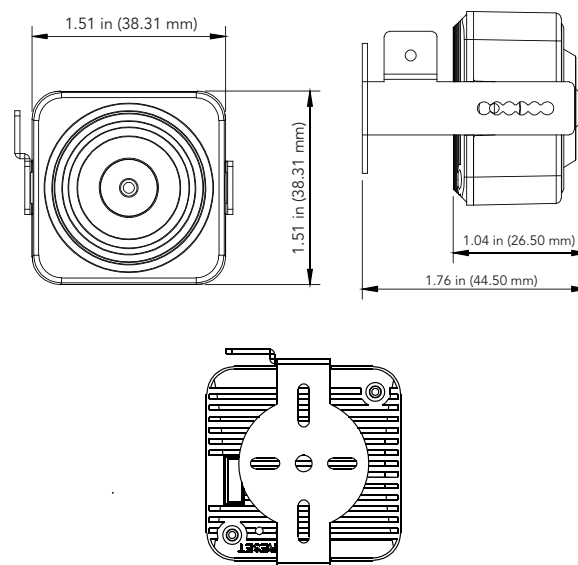

### OVERVIEW

- 2MP ( 1920 x 1080 ) @ 30fps
- Max. Resolution: 1920 x 1080
- Unit : inch (mm)
- 1.51 in (38.31 mm)
- 1.51 in (38.31 mm)
- Supports Smart H.265/H.264 Encoding
- Fixed 3.7 mm Lens
- 3D DNR, DWDR, BLC and ROI Encoding
- Supports Facial, Human and Vehicle Detection
- Supports Audio Input and Audio Output
- Supports Triple Streams
- Supports ONVIF Profiles S and G
- Supports Remote Access with Windows, macOS, iOS and Android
- Operating Temperature: -22°F - 131°F
- DC12V / PoE (802.3af, 4W)

### DIMENSIONS

Unit : inch(mm)