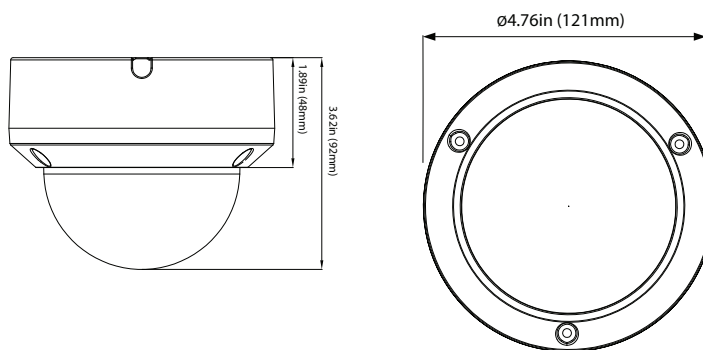

## OVERVIEW

- 5MP (2592x1944) @ 20fps
- Max. Resolution: 2592x1944
- H.265/H.264, MJPEG (Sub Stream Only) Encoding
- Day & Night AUTO ICR
- Fixed 2.8mm Lens (F1.6)
- 3D DNR, D-WDR, BLC and ROI Encoding
- Built-in micro SD card slot with video and still image capture function (up to 256GB)
- IP67 Ingress Protection
- DC12V/PoE power supply
- Support remote monitoring by AVYCON ONE (Mobile APP) and AVYCON CMSONE (CMS)

## DIMENSIONS

Unit : inch(mm)