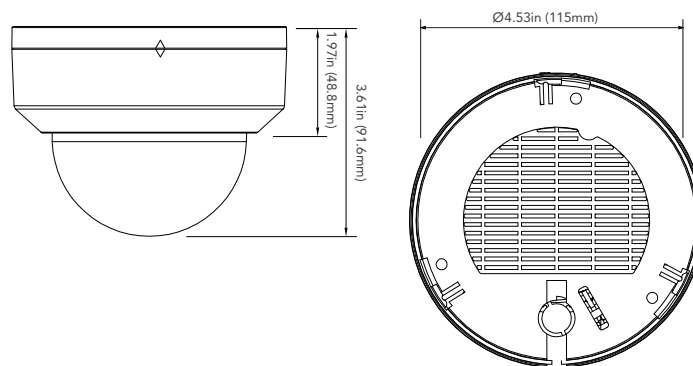

DIMENSIONS

Unit : inch(mm)

OPTIONAL ACCESSORIES

AVM-CWM-EV-S2
COMPACT
WALL MOUNT

SPECIFICATIONS

VIDEO	
Imaging Device	1/2.7" Progressive CMOS
Resolution	Main Stream: 2592x1944, 2560x1440, 2592x1520, 2304x1296, 1920x1080, 1280x960, 1280x720 Sub Stream: 1280x720, 640x480, 320x240 Mobile Stream: 320x240
Max. Framerate	Main Stream: Max. 20fps/20fps (60Hz/50Hz) @ 5MP 30fps/25fps (60Hz/50Hz) @ 4MP Sub Stream: Max. 20fps (60Hz/50Hz) Mobile Stream: Max. 20fps (60Hz/50Hz)
Min. Illumination	Color: 0.004 lux @ F1.6 (AGC on) B/W: 0 lux (IR LED on)
Compression	Video: H.265/H.264 Main Profile, MJPEG (Sub Stream Only) Audio: G.711a / G.711u
Bitrate Control	CBR or VBR (256Kbps ~ 8Mbps)
LENS	
Focal Length (Zoom Ratio)	2.8mm Fixed
Max. Aperture Ratio	F1.6
Angular Field of View	Horizontal: 97°, Vertical: 70°, Diagonal: 128°
Min. Object Distance	5.9ft (1.8M)
Focus Control	N/A
Lens Type	Fixed (M12)
PAN / TILT / ROTATE	
Pan / Tilt / Rotate Adjustment	Manual Adjustment
OPERATIONAL	
Camera Title	Title Displayed up to 32 characters
Day & Night	AUTO (ICR)
Exposure Compensation	BLC, D-WDR
Digital Noise Reduction	3D DNR
Digital Image Stabilization	N/A
Motion Detection	Rectangle Grid (8 Levels of Sensitivity)
Privacy Masking	4 Rectangle Zones
Gain Control	AUTO
White Balance	AUTO / MANUAL
LDC	N/A
Electronic Shutter Speed	AUTO / Manual (1/5 ~ 1/20000s)
Video Rotation	Flip / Mirror
Analytics	N/A
Alarm I/O	N/A
Alarm Triggers	Motion, Sound Detection
Alarm Events	Notification via E-mail, Image file upload via FTP, Video file upload via FTP, Image file upload to Cloud (Dropbox), Video file upload to Cloud (Dropbox), Micro SD recording at event triggered, Event Push via HTTP / UDP
Audio In	1 Line-In (RCA)
Audio Out	1 Line-Out (RCA)
IR Viewable Length	65ft (20M)
NETWORK	
Ethernet	RJ45 (10/100BASE-T)
Streaming	Unicast / Multicast
Protocol	TCP/IP, HTTP, DHCP, DNS, DDNS, RTP/RTSP, SMTP, NTP, UPnP, SNMP, HTTPS, FTP
Security	Login Authentication, IP Address Filtering, User access log
Application Programming Interface	ONVIF Profile S/G/T, REST API
GENERAL	
Webpage Language	English, Korean
Edge Storage	Micro SD/SDHC/SDXC Slot (up to 256GB) with video and still image capture function
Memory	N/A
ENVIRONMENTAL & ELECTRICAL	
Operating Temperature / Humidity	-31°~140°F (-35°~+60°C) / less than ≤ 95% RH
Storage Temperature / Humidity	
Input Voltage	PoE (IEEE802.3at) / 12VDC
Power Consumption	Max. 2.5W (IR LED off), Max. 4.5W (IR LED on)
MECHANICAL	
Color / Material	White / Plastic
Product Dimensions / Weight	Ø4.53x3.61in (115x91.6mm) / 0.67lbs (306g)
DORI (EN62676-4-STANDARD)	
Detect (25PPM / 8PPF)	
Observe (63PPM / 19PPF)	
Recognize (125PPM / 38PPF)	
Identify (250PPM / 76PPF)	