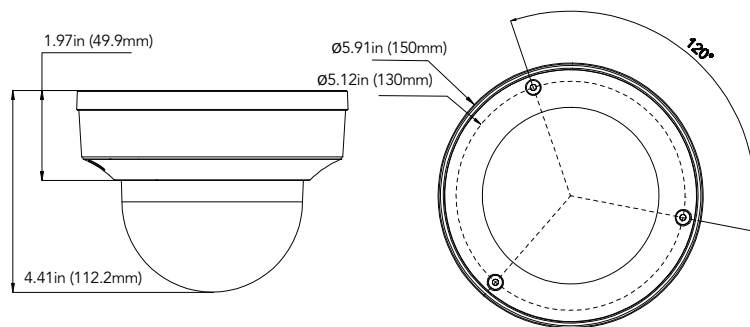

### OVERVIEW

- 5MP (2592x1944) @ 30fps
- Max. Resolution: 2592x1944
- H.265+/H.265, H.264+/H.264, MJPEG Encoding
- Day & Night AUTO ICR
- Motorized 2.8~12mm Lens (F1.8(Wide) ~ 3.3(Tele))
- 3D DNR, WDR, HLC, BLC and ROI Encoding
- Intelligent Analytics
- Built-in micro SD card slot with video and still image capture function (up to 256GB)
- IP67 ingress protection
- DC12V/PoE power supply
- Support remote monitoring by AVYCON ONE (Mobile APP) and AVYCON CMSONE (CMS)

### DIMENSIONS

Unit : inch(mm)