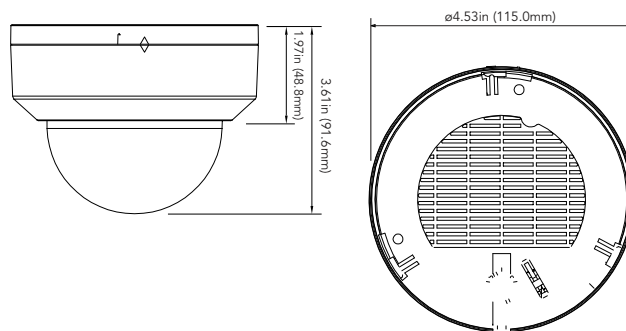

DIMENSIONS

Unit : inch(mm)

OPTIONAL ACCESSORIES

AVM-CWM-EV-S2
COMPACT
WALL MOUNT

SPECIFICATIONS

VIDEO	
Imaging Device	1/2.8" Progressive CMOS
Resolution	Main Stream: 3840x2160, 3072x1728, 2592x1944, 2592x1520, 2304x1296, 1920x1080, 1280x960, 1280x720 Sub Stream: 1920x1080, 1280x720, 640x480 Mobile Stream: 640x480, 320x240
Max. Framerate	Main Stream: Max. 30fps/25fps (60Hz/50Hz) Sub Stream: Max. 30fps/25fps (60Hz/50Hz) Mobile Stream: Max. 30fps/25fps (60Hz/50Hz)
Min. Illumination	Color: 0.009 lux @ F1.6 (AGC on) B/W: 0 lux (IR LED on)
Compression	Video: H.265+/H.265 Main Profile, H.264+/H.264 High Profile, MJPEG (Sub Stream Only) Audio: G.711a / G.711u
Bitrate Control	CBR or VBR (256Kbps ~ 8Mbps)
LENS	
Focal Length (Zoom Ratio)	2.8mm Fixed
Max. Aperture Ratio	F1.6
Angular Field of View	Horizontal: 105°, Vertical: 56°, Diagonal: 126°
Min. Object Distance	5.9ft (1.8M)
Focus Control	N/A
Lens Type	Fixed (M12)
PAN / TILT / ROTATE	
Pan / Tilt / Rotate Adjustment	Manual Adjustment
OPERATIONAL	
Camera Title	Title Displayed up to 32 characters
Day & Night	AUTO (ICR)
Exposure Compensation	BLC, HLC, WDR
Digital Noise Reduction	3D DNR
Digital Image Stabilization	N/A
Motion Detection	Rectangle Grid (8 Levels of Sensitivity)
Privacy Masking	4 Rectangle Zones
Gain Control	AUTO
White Balance	AUTO / MANUAL
LDC	N/A
Electronic Shutter Speed	AUTO / Manual (1/5 ~ 1/20000s)
Video Rotation	Flip / Mirror
Analytics	Face Detection (FD), Pedestrian & Vehicle Detection (PD&VD), Intrusion Detection (ID), Line Crossing Detection (TD), Tripwire Counting (TC), Stationary Object Detection (OBJ), Heat Map (HM), Crowd Density Detection (CD), Queue Length Detection (QD), License Plate Detection (LPR), Rare Sound Detection (RSD)
Alarm I/O	N/A
Alarm Triggers	Motion, Sound Detection
Alarm Events	Notification via E-mail, Image file upload via FTP, Video file upload via FTP, Image file upload to Cloud (Dropbox), Video file upload to Cloud (Dropbox), Micro SD recording at event triggered, Event Push via HTTP / UDP
Audio In	1 Line-In (RCA)
Audio Out	1 Line-Out (RCA)
IR Viewable Length	65ft (20M)
NETWORK	
Ethernet	RJ45 (10/100BASE-T)
Streaming	Unicast / Multicast
Protocol	TCP/IP, HTTP, DHCP, DNS, DDNS, RTP/RTSP, SMTP, NTP, UPnP, SNMP, HTTPS, FTP
Security	Login Authentication, IP Address Filtering, User access log
Application Programming Interface	ONVIF Profile S/G/T, REST API
GENERAL	
Webpage Language	English, Korean
Edge Storage	Micro SD/SDHC/SDXC Slot (up to 256GB) with video and still image capture function
Memory	N/A
ENVIRONMENTAL & ELECTRICAL	
Operating Temperature / Humidity	-31°~140°F (-35°~+60°C) / less than ≤ 95% RH
Storage Temperature / Humidity	
Input Voltage	PoE (IEEE802.3at) / 12VDC
Power Consumption	Max. 4W (IR LED off), Max. 6W (IR LED on)
MECHANICAL	
Color / Material	White / Plastic
Product Dimensions / Weight	Ø4.53x3.61in (Ø115x91.6mm) / 0.67lbs (306g)
DORI (EN62676-4-STANDARD)	
Detect (25PPM / 8PPF)	
Observe (63PPM / 19PPF)	
Recognize (125PPM / 38PPF)	
Identify (250PPM / 76PPF)	