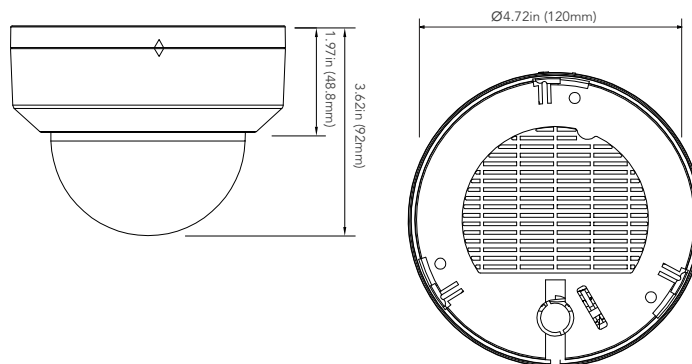

DIMENSIONS

Unit : inch(mm)

OPTIONAL ACCESSORIES

AVM-CWM-EV-S2
COMPACT
WALL MOUNT

SPECIFICATIONS

VIDEO	
Imaging Device	1/2.7" Progressive CMOS
Resolution	Main Stream: 2592x1944, 2592x1520, 2048x1536, 2304x1296, 1920x1080, 1280x960 Sub Stream : 1920x1080, 1280x720, 640x480 Mobile Stream: 640x480, 320x240
Max. Framerate	Main Stream: Max. 30fps/25fps (60Hz/50Hz) Sub Stream: Max. 30fps (60Hz/50Hz) Mobile Stream: Max. 30fps (60Hz/50Hz)
Min. Illumination	Color: 0.004 lux @ F1.6 (AGC on) B/W: 0 lux (IR LED on)
Compression	Video: H.265+/H.265 Main Profile, H.264+/H.264 High Profile, MJPEG (Sub Stream Only) Audio: G.711a / G.711u
Bitrate Control	CBR or VBR (256Kbps ~ 8Mbps)
LENS	
Focal Length (Zoom Ratio)	2.8mm Fixed
Max. Aperture Ratio	F1.6
Angular Field of View	Horizontal: 110°, Vertical: 58°, Diagonal: 133°
Min. Object Distance	5.9ft (1.8M)
Focus Control	N/A
Lens Type	Fixed (M12)
PAN / TILT / ROTATE	
Pan / Tilt / Rotate Adjustment	Manual Adjustment
OPERATIONAL	
Camera Title	Title Displayed up to 32 characters
Day & Night	AUTO (ICR)
Exposure Compensation	BLC, HLC, WDR
Digital Noise Reduction	3D DNR
Digital Image Stabilization	N/A
Motion Detection	Rectangle Grid (8 Levels of Sensitivity)
Privacy Masking	4 Rectangle Zones
Gain Control	AUTO
White Balance	AUTO / MANUAL
LDC	N/A
Electronic Shutter Speed	AUTO / Manual (1/5 ~ 1/20000s)
Video Rotation	Flip / Mirror
Analytics	Face Detection (FD), Pedestrian & Vehicle Detection (PD&VD), Intrusion Detection (ID), Line Crossing Detection (TD), Tripwire Counting (TC), Stationary Object Detection (OBJ), Heat Map (HM), Crowd Density Detection (CD), Queue Length Detection (QD), License Plate Detection (LPR), Rare Sound Detection (RSD)
Alarm I/O	N/A
Alarm Triggers	Motion, Sound Detection
Alarm Events	Notification via E-mail, Image file upload via FTP, Video file upload via FTP, Image file upload to Cloud (Dropbox), Video file upload to Cloud (Dropbox), Micro SD recording at event triggered, Event Push via HTTP / UDP
Audio In	1 Line-In (RCA)
Audio Out	1 Line-Out (RCA)
IR Viewable Length	65ft (20M)
NETWORK	
Ethernet	RJ45 (10/100BASE-T)
Streaming	Unicast / Multicast
Protocol	TCP/IP, HTTP, DHCP, DNS, DDNS, RTP/RTSP, SMTP, NTP, UPnP, SNMP, HTTPS, FTP
Security	Login Authentication, IP Address Filtering, User access log
Application Programming Interface	ONVIF Profile S/G/T, REST API
GENERAL	
Webpage Language	English, Korean
Edge Storage	Micro SD/SDHC/SDXC Slot (up to 256GB) with video and still image capture function
Memory	N/A
ENVIRONMENTAL & ELECTRICAL	
Operating Temperature / Humidity	-31°~131°F (-35°~+55°C) / less than ≤ 95% RH
Storage Temperature / Humidity	
Input Voltage	PoE (IEEE802.3at) / 12VDC
Power Consumption	Max. 3W (IR LED off), Max. 4W (IR LED on)
MECHANICAL	
Color / Material	White / Plastic
Product Dimensions / Weight	Ø4.72x3.62in (120x92mm) / 0.61lbs (276g)
DORI (EN62676-4-STANDARD)	
Detect (25PPM / 8PPF)	
Observe (63PPM / 19PPF)	
Recognize (125PPM / 38PPF)	
Identify (250PPM / 76PPF)	