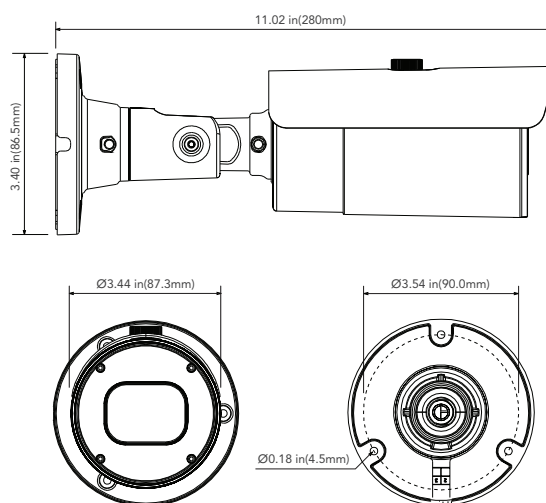

DIMENSIONS

Unit : inch(mm)

OPTIONAL ACCESSORIES

AVM-JB-DUAL-UL1
DUAL JUNCTION BOX