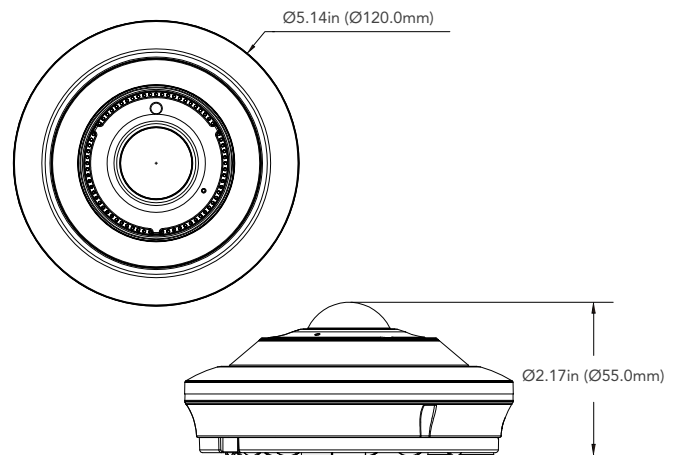

DIMENSIONS

Unit : inch(mm)

OPTIONAL ACCESSORIES

SPECIFICATIONS

CAMERA	
Image Sensor	1/2.3" Progressive CMOS
Resolution	12MP
Image Size	4000x3000
Shutter Speed	1/5s to 1/20000s
Min. Illumination	Color 0.01 lux @ F1.6 (AGC ON); B/W 0 lux @ IR ON
IR Distance	Up to 32.8ft (10m)
Lens	1.6mm @ F 2.0 ±5% Horizontal FOV: 180° (Wall Mount), 360° (Ceiling Mount)
Day & Night	IR cut filter with auto switch (Day/Night/Auto/Image/Schedule)
Wide Dynamic Range	DWDR
Digital NR	Yes
Backlight Compensation (BLC)	Off/On (5 Zone)
Highlight Compensation (HLC)	Yes
Defog	Yes
Gain Control	Auto
White Balance	Auto/Manual/Indoor
Flip/Mirror	Yes
VIDEO IMAGE	
Video Compression	Main stream: H.265 / H.264 / H.265+ /H.264+ / MJPEG Sub/third stream: H.264 / H.265 / MJPEG
Resolution	4000x3000, 3000x3000, 2560x2560, 2160x2160, 1520x1520, 1280x960, 1080x1080, 720x720, 640x480, 480x480
Main Stream	4000x3000 @ 15fps / 3000x3000, 2560x2560, 2160x2160, 1520x1520, 1080x1080, 720x720 @ 25fps
Sub Stream	1280x960, 640x480, 640x480 @ 15FPS / 1080x1080, 720x720, 480x480 @ 25 FPS
Third Stream	480x480 @ 25 FPS
Video Bit Rate	256Kbps ~ 16Mbps
Image Settings	Day & Night, BLC, WDR, DNR, Privacy Masking, White Balance
ROI	Yes
NETWORK/INTERFACE	
Network	RJ45(10/100BASE-T)
Network Protocol	TCP/IP,HTTP,DHCP,DNS,DDNS,RTP/RTSP,SMTP,NTP,UPnP,SNMP,HTTPS,FTP
Interface Protocol	ONVIF(Profile S/G/T)
Web Browser	Microsoft Edge, Safari, Firefox, Google Chrome
Online Connection	Support simultaneous monitoring for up to 3 users; Support multi-stream real time transmission
Security	IP Address Filter; Complicated Password; Authenticated Username and Password
Streaming Method	Unicast / Multicast
Storage	Micro SD/SDHC/SDXC Slot (up to 256GB) with video and still image capture function
Video Output	No
Audio	Built-in microphone / Built-in Speaker
Alarm	Input / Output
Hardware Reset	Yes
FUNCTIONS	
Remote Monitoring	Avycon CMSONE, Avycon Moblie One
Smart Analytics	Intrusion Detection / Tripwire Detection / Stationary Object Detection / Tripwire Count / Heat Map / Crowd Density Detection / Queue Length Detection / Rare Sound Detection
GENERAL	
Power Supply	D12V/POE(IEEE802.3af)
Power Consumption	3.8~9.6W
Operating Environment	-35~60°C / less than ≤ 95% RH
Dimensions (in)	5.14x2.17in (Ø120x55mm)
Weight (net)	0.88lb (400g)
Ingress Protection	IP66