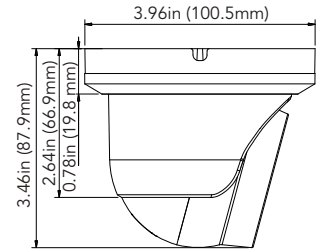

DIMENSIONS

Unit : inch(mm)

OPTIONAL ACCESSORIES