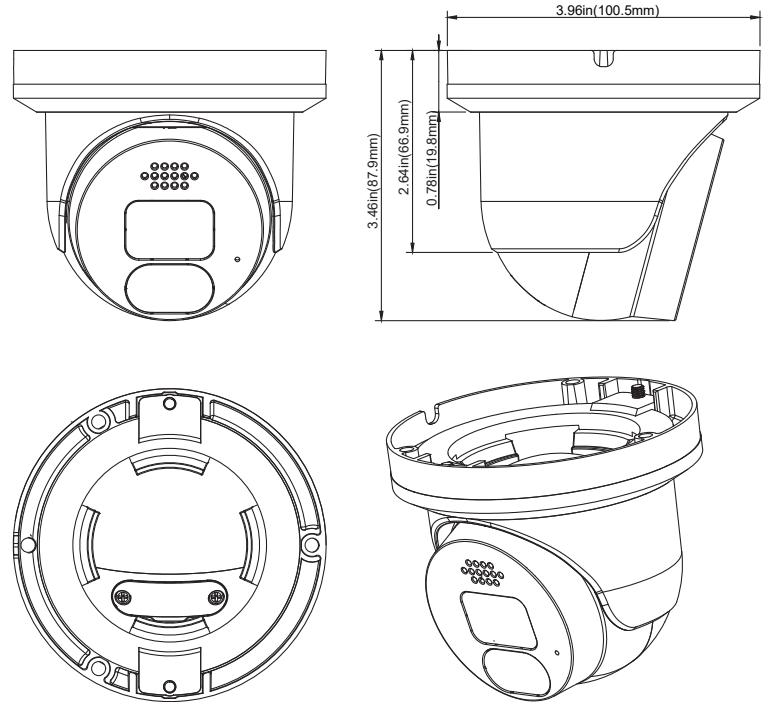

## DIMENSIONS

Unit : inch(mm)

## OVERVIEW

- 8MP (3840x2160) @15fps H.265/ H.254
- Full Color Smart Defender Camera
- 2.8mm Fixed Lens (F1.0)
- 3D DNR, D-WDR
- White Light LED / Strobe (Blue & Red) Light
- Built-in MIC / Speaker
- Built-in micro SD card slot with video and still image capture function (up to 256GB)
- AI Feature : Intrusion, Tripwire, Loitering Detection, Region Entrance / Exiting
- IP67 ingress protection
- PoE / DC12V Power supply
- Support remote monitoring by AVYCON ONE (Mobile APP) and AVYCON CMSONE (CMS)