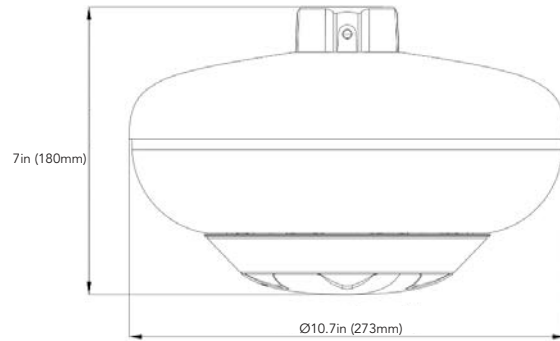

DIMENSIONS

Unit : inch(mm)

OPTIONAL ACCESSORIES