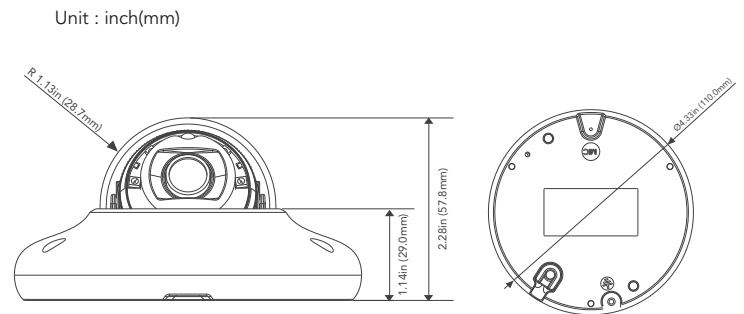

DIMENSIONS

OPTIONAL ACCESSORIES

AVM-EWMTS-W-TL1
WALL MOUNT

SPECIFICATIONS

CAMERA					
Image Sensor	1/3" Progressive Scan CMOS				
Image Size	2592 x 1520				
Shutter Speed	1/2s to 1/100,000s				
Iris Type	Fixed Iris				
Min. Illumination	Color: 0.005 lux @ F1.6(AGC ON); BW: 0 lux with IR				
IR Distance	Up to 65ft				
Lens	Fixed 2.8mm @ F1.6 Horizontal FoV: 95.3° Vertical FoV: 53.2° Diagonal FoV: 100.7°				
Focus	Fixed				
Lens Mount	M12				
Day & Night	ICR				
Wide Dynamic Range	120dB				
Digital NR	3D DNR				
Backlight Compensation (BLC)	Yes				
Highlight Compensation (HLC)	Yes				
Defog	Yes				
S/N Ratio	≥50dB				
Angle Adjustment	Pan: 0°~360° ; Tilt: 0°~70° ; Rotation:0°~350°				
VIDEO IMAGE					
Video Compression	Main stream: H.265+ / H.265 / H.264+ / H.264 Sub/third stream: H.265+ / H.265 / H.264+ / H.264 / MJPEG				
H.264 Compression Standard	Baseline Profile/Main Profile/High Profile				
Resolution	4MP (2592×1520), 2K (2560×1440), 3MP (2304×1296), 1080P (1920×1080), 720P (1280×720), D1, CIF, 480×240, VGA(640×480)				
Main Stream	60Hz: 4MP/2K/3MP/1080P/720P (1~30fps); 50Hz: 4MP/2K/3MP/1080P/720P (1~25fps); HFT mode: 1080P/720P (60Hz : 1~30fps; 50Hz: 1~25fps)				
Sub Stream	60Hz: 720P/D1/CIF/VGA (1~30fps); 50Hz: 720P/D1/CIF/VGA (1~25fps)				
Third Stream	60Hz: D1/480x240/CIF (1~30fps); 50Hz: D1/480x240/CIF (1~25fps)				
Video Bit Rate	64 Kbps ~ 8 Mbps (CBR / VBR Adjustable)				
Image Settings	ROI, Saturation, Brightness, Hue, Contrast, Wide Dynamic, Sharpness, Image Mirror, Image Flip, NR, etc. adjustable through client software or web browser				
ROI	Each ROI to be configured separately				
NETWORK / INTERFACE					
Network	1 x RJ45 10M / 100M Self-Adaptive Ethernet port				
Network Protocol	UDP, IPv4, IPv6, DHCP, NTP, RTSP, RTP, RTMP, RTCP, PPPoE, DDNS, SMTP, FTP, SNMP, HTTP, HTTP POST, 802.1x, UPnP, HTTPS, QoS				
Interface Protocol	ONVIF (Profile S, G, T, M)				
Online Connection	Support simultaneous monitoring for up to 10 users; Support multi-stream real time transmission				
Security	Video encryption, firmware encryption, HTTPS encryption, configuration encryption, illegal login lock, IP address filtering, 802.1x authentication, basic and digest authentication for HTTP/RTSP				
Storage	Micro SD/SDHC/SDXC Slot (up to 256GB) with video and still image capture function				
Video Output	No				
Audio	1CH audio input; 1CH build-in MIC				
Audio Compression	G711A / U				
Alarm	No				
Hardware Reset	Yes				
DORI DISTANCE					
	Lens	Detect	Observe	Recognize	Identify
	2.8mm	199.11ft (60.69m)	97.65ft (24.28m)	39.82ft (12.14m)	19.91ft (6.07m)
FUNCTIONS					
Remote Monitoring	Web Browser Interface, Mobile App, AVYCON CVMS 2.0				
Smart Alarm	Motion detection, SD card error, SD card full, IP address conflict, cable disconnection				
Smart Analytics	Line crossing, region intrusion/entrance/exiting, loitering detection, illegal parking detection, abandoned/missing object detection, Target counting human/motor vehicle/non-motor vehicle by Line crossing, Exception detection, Face detection and Face capture				
Video Metadata	Simultaneously captures human body, motor vehicle, and non-motor vehicle and extracts 13 human features, 5 motor vehicle features, and 1 non-motor vehicle feature.				
General Function	Watermark, video mask, heartbeat, image distortion correction, corridor pattern				
GENERAL					
Power Supply	D12V/POE(IEEE802.3af)				
Power Consumption	<6W				
Operating Environment	(-22°F ~ 140°F) -30°C ~ 60°C Humidity: less than 95% (non-condensing)				
Storage Environment	(-22°F ~ 149°F) -30°C ~ 65°C Humidity: less than 95% (non-condensing)				
Dimensions (in)	Ø 4.33 × 2.35				
Weight (lb)	Approx. 0.83 lbs				
Ingress Protection	IP66				
Certificate	CE, FCC, UL				
Installation	Ceiling mounting; Wall mounting				
Environmental Protection	Directive EU RoHS, WEEE(2012/19/EU) , directive 94/62/EC and REACH(EC1907/2006)				
Color / Material	White / Plastic				