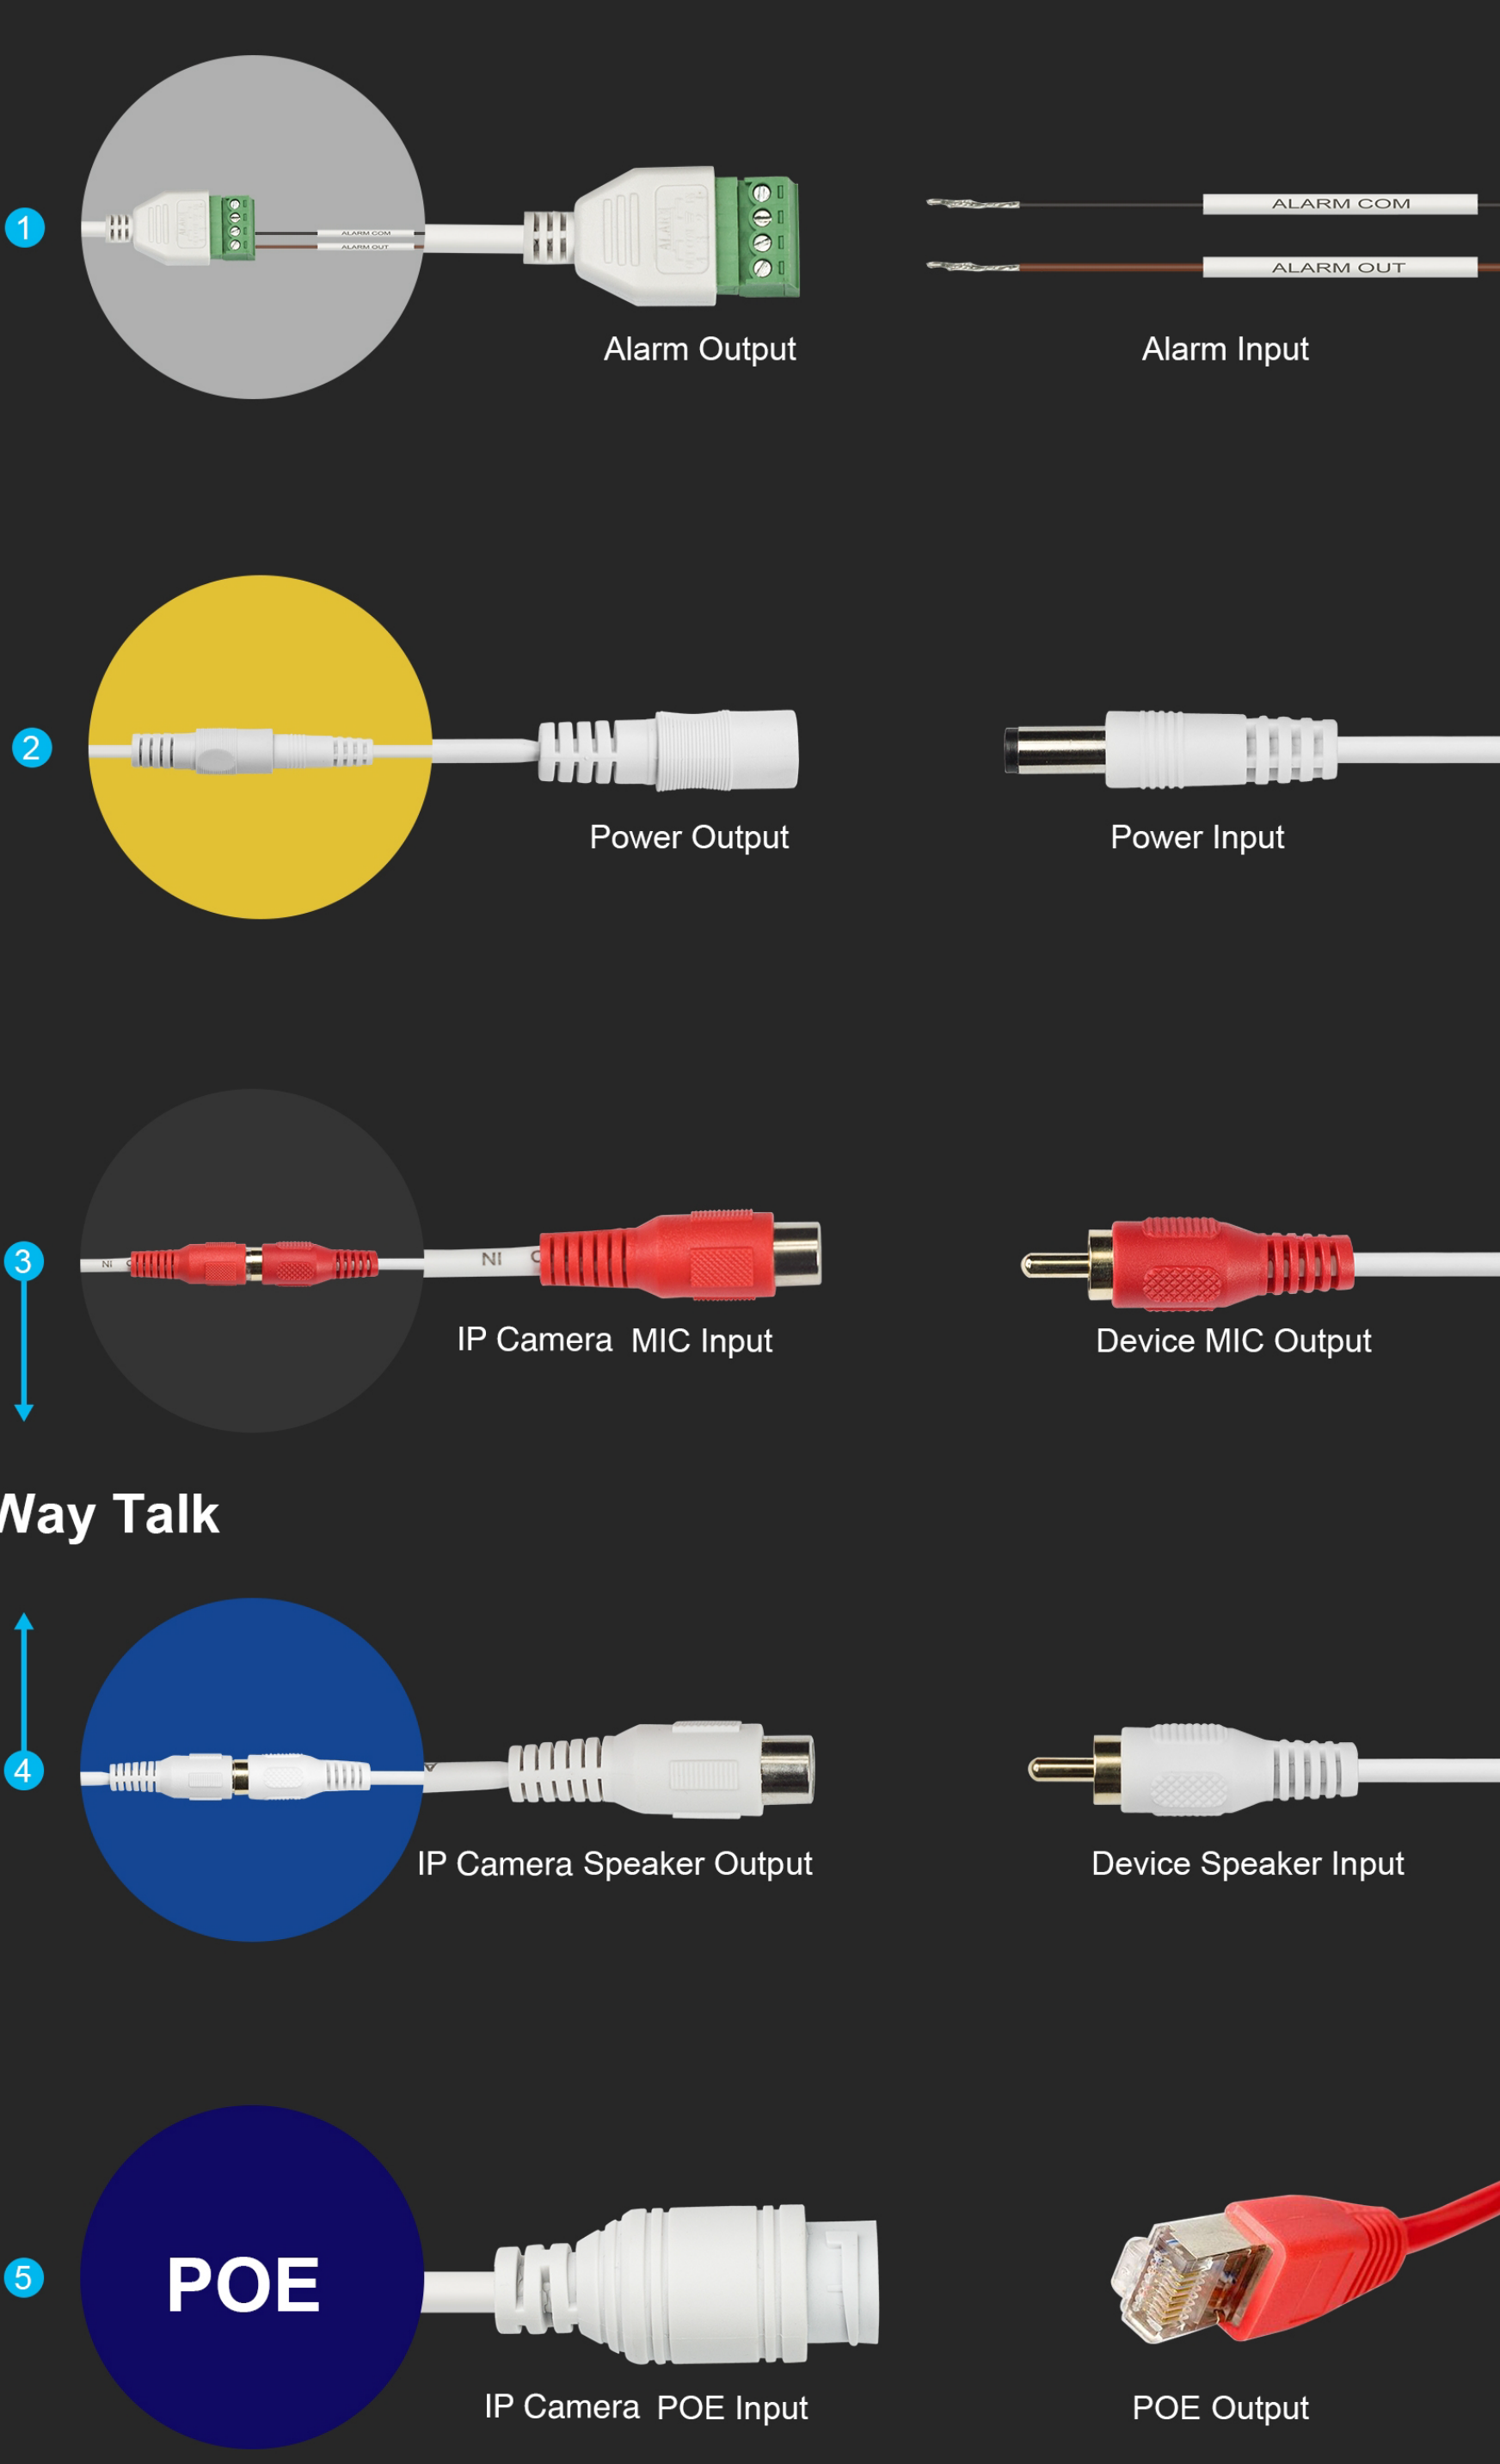

Audible and Visual Alarm Device

Audible and Visual Alarm Device, alert, warn, and draw attention during any desired event such as motion and smart analytics.

Audible And Visual Alarm

Flashing Enforcer Light And Sound Intruder Deterrence React To Intrusion Event

IP66

With IP66 Waterproof rate housing, Alarm can withstand extreme environmental conditions, such as heavy wind, rain, snow, dust and more.

Connect To IP Camera

IP Camera

Alarm Device

Product Specification

Audio Input	1 Channel
Audio Output	1 Channel
Alarm Out	1 Channel
Alarm COM	1 Channel
Siren Mode	Support 3 Different Sounds
Microphone	Support up to 4ft
Siren	88 dB
Enforcer Light	30 Lumen
Waterproof	IP66
Power	DC12V, 2.5W