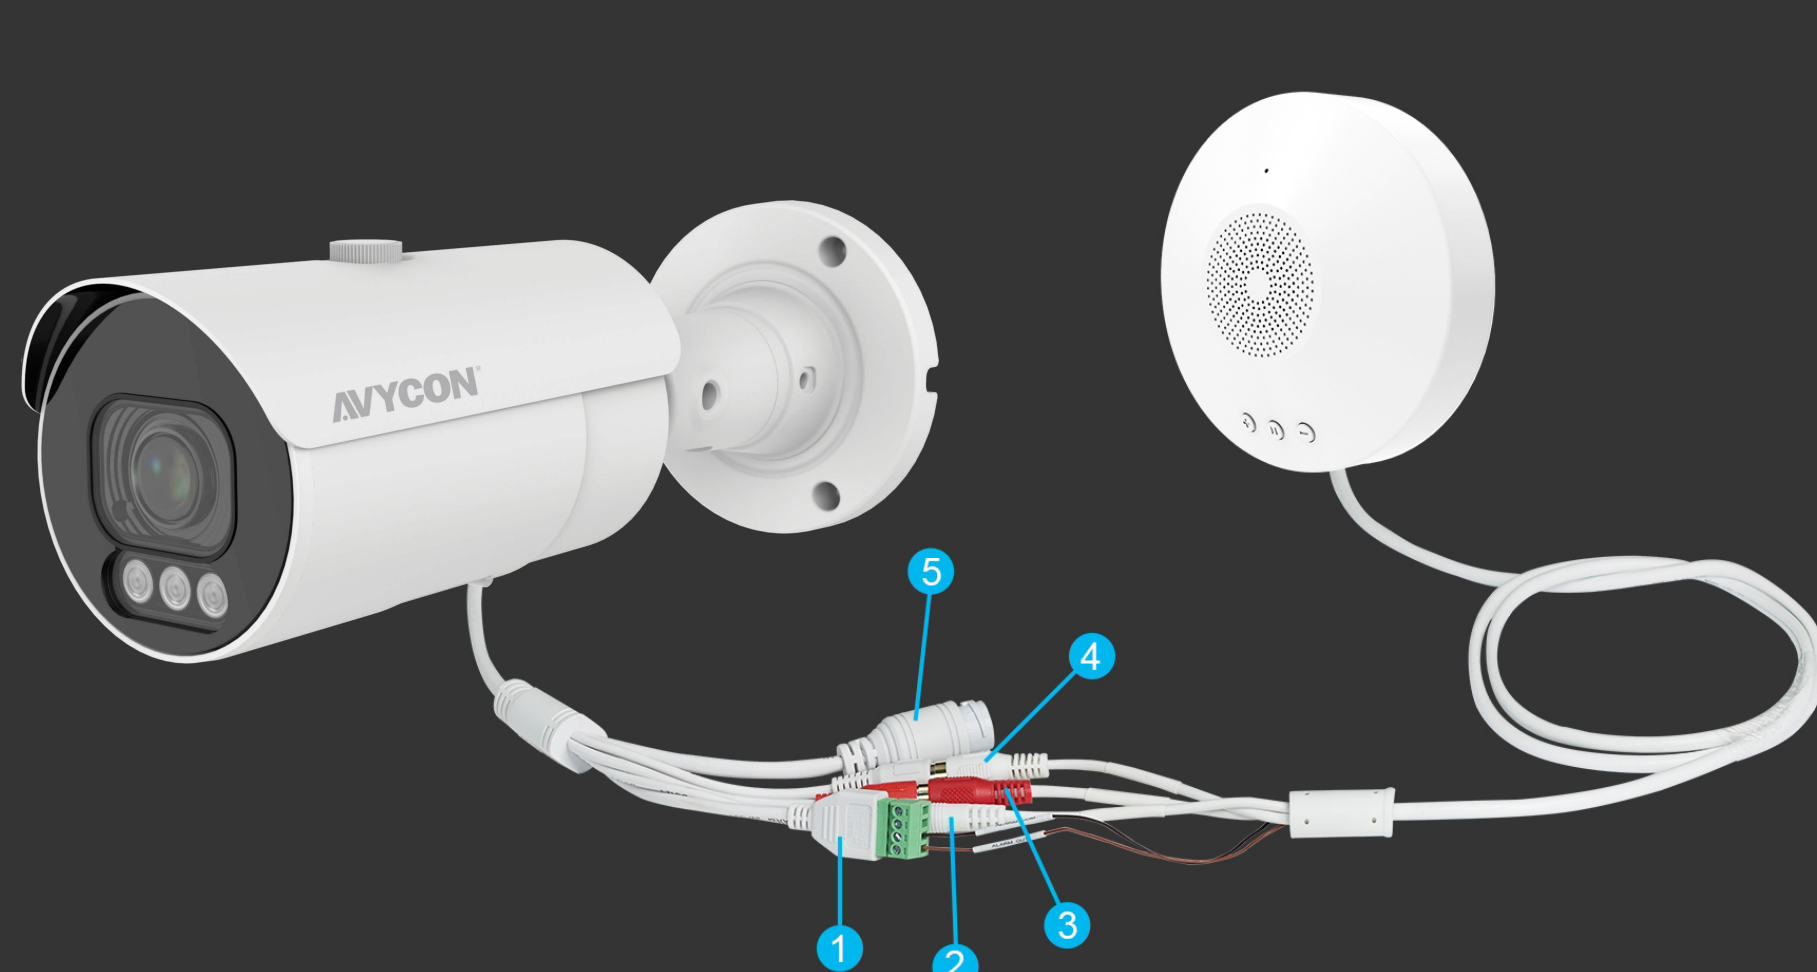

Audible and Visual Alarm Device

Audible and Visual Alarm Device, alert, warn, and draw attention during any desired event such as motion and smart analytics.

Audible And Visual Alarm

Flashing Enforcer Light And Sound Intruder Deterrence React To Intrusion Event

IP66

With IP66 Waterproof rate housing, Alarm can withstand extreme environmental conditions, such as heavy wind, rain, snow, dust and more.

Connect To IP Camera

IP Camera

Alarm Device

Product Specification

Audio Input	1 Channel
Audio Output	1 Channel
Alarm Out	1 Channel
Alarm COM	1 Channel
Siren Mode	Support 3 Different Sounds
Microphone	Support up to 4ft
Siren	88 dB
Enforcer Light	30 Lumen
Waterproof	IP66
Power	DC12V, 2.5W