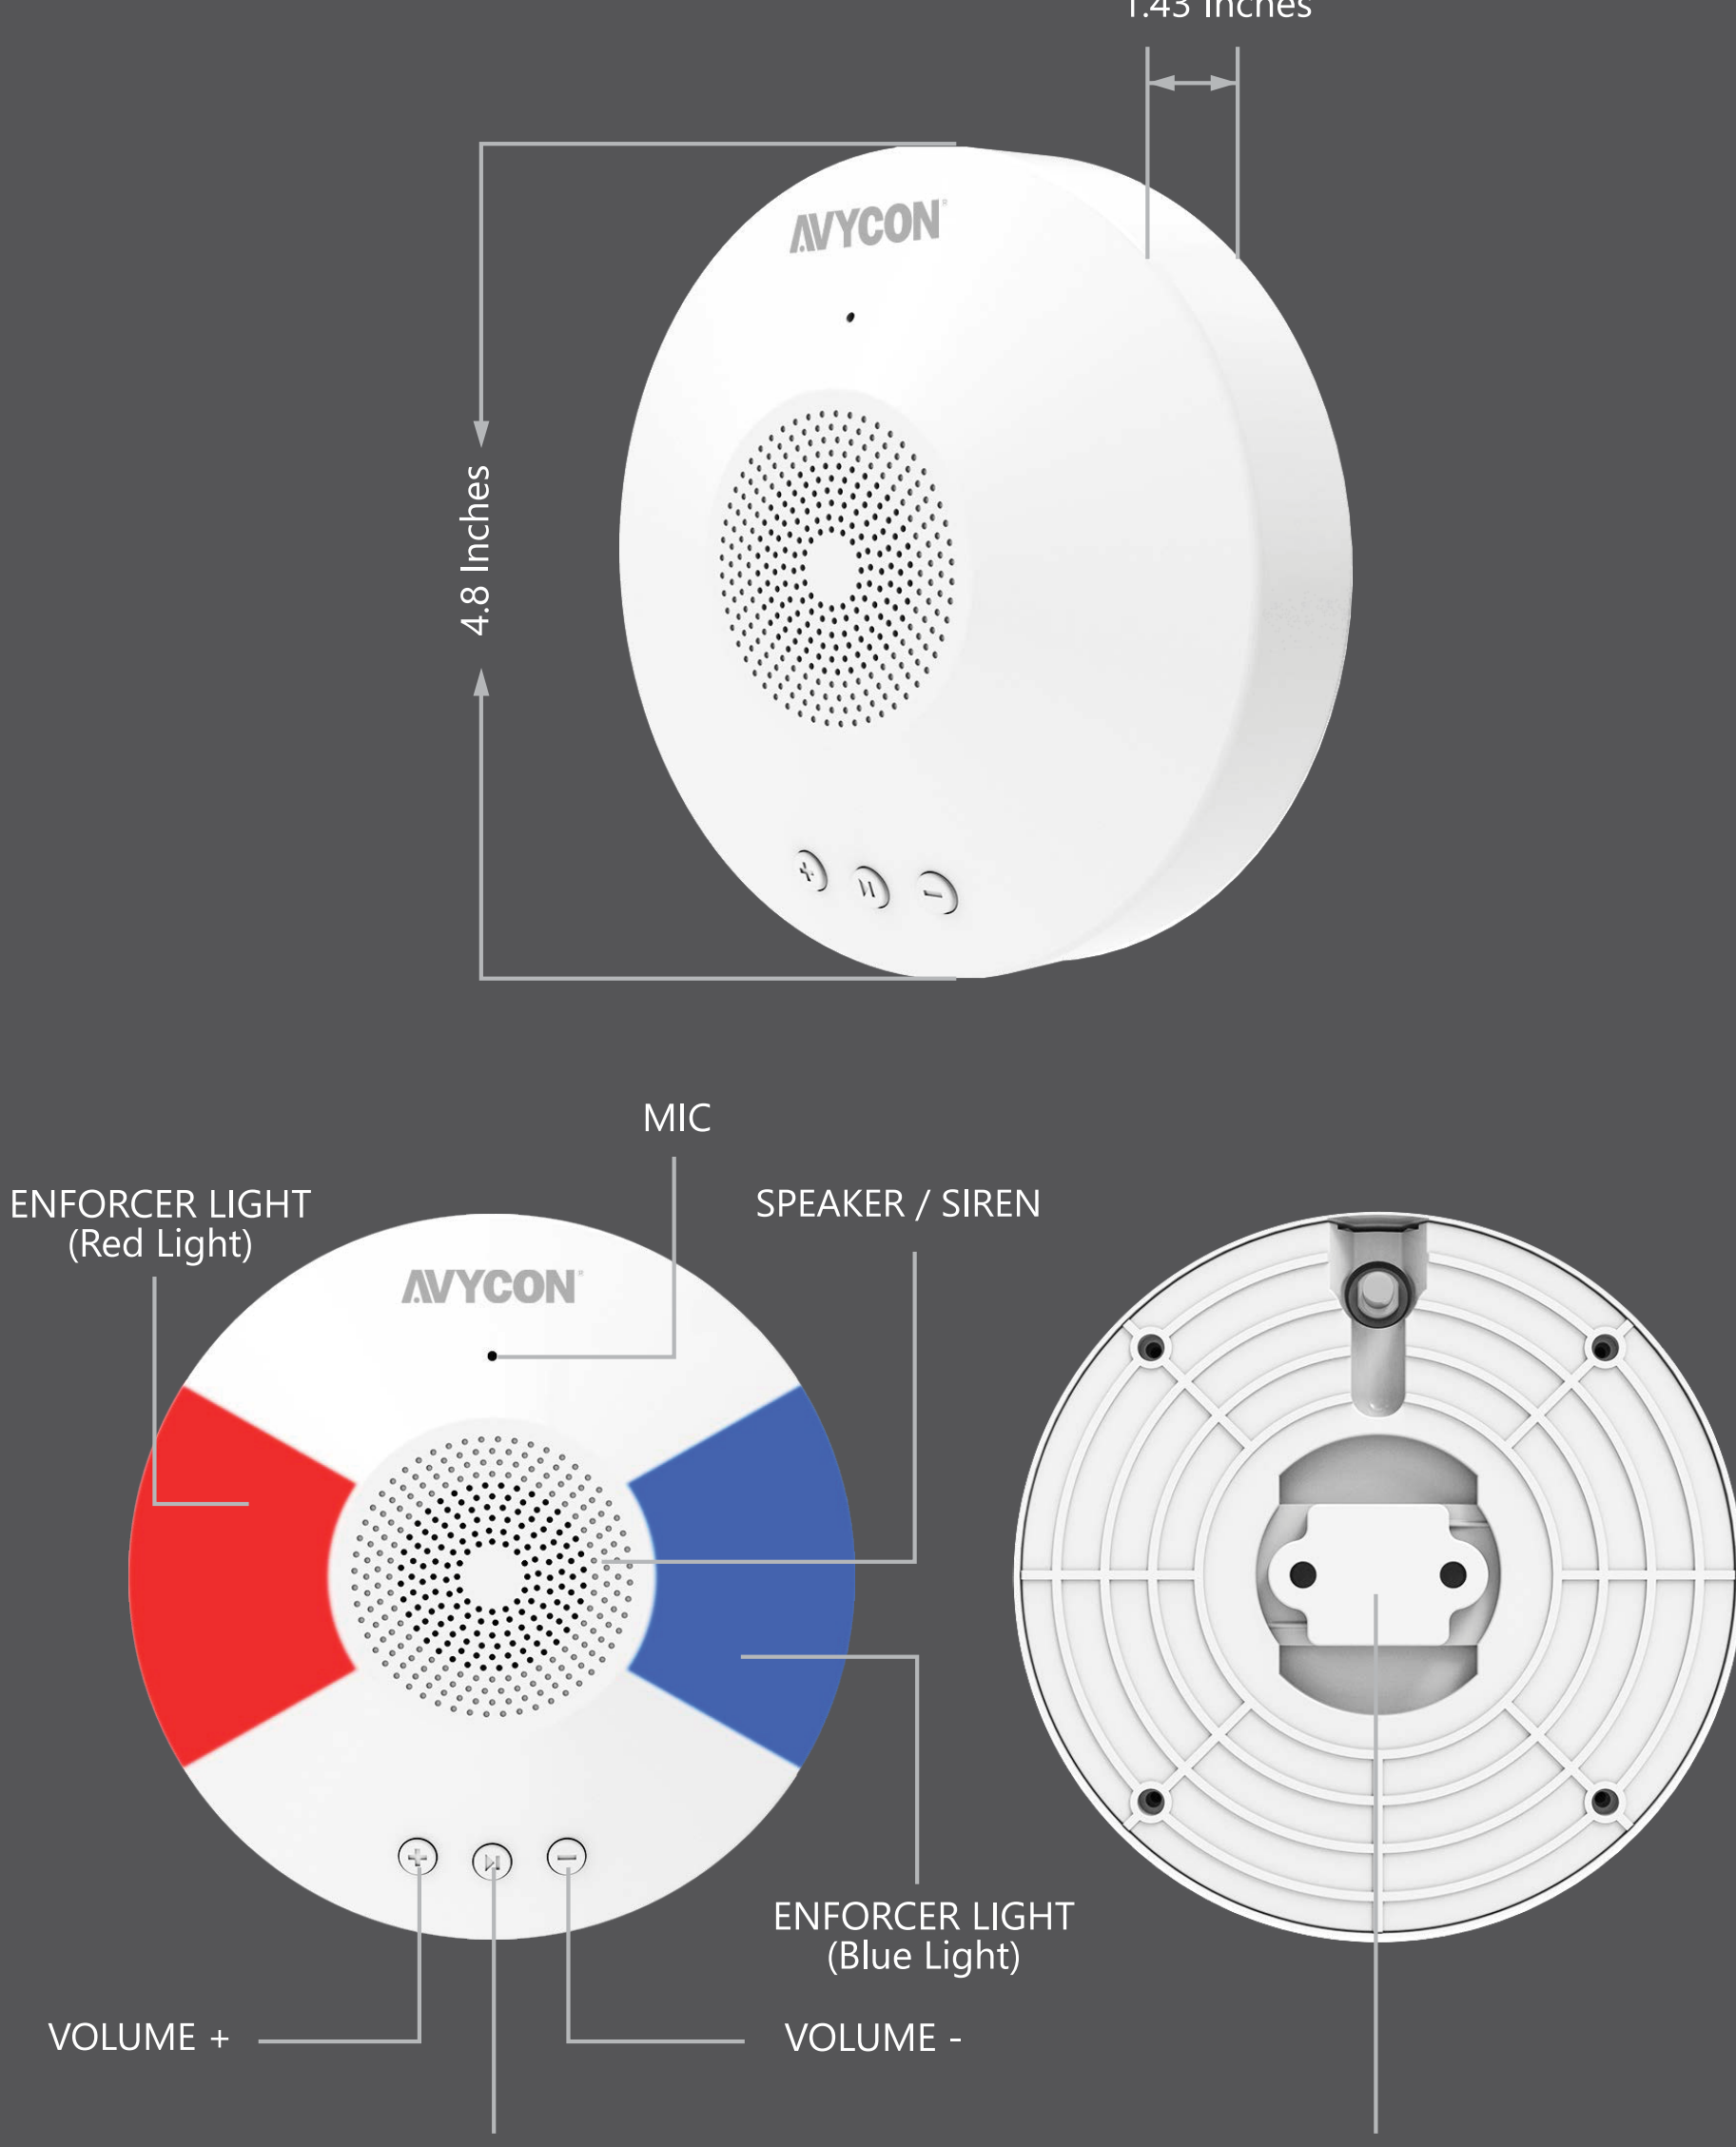

Audible and Visual Alarm Device

Audible and Visual Alarm Device, alert, warn, and draw attention during any desired event such as motion and smart analytics.

Audible And Visual Alarm

Flashing Enforcer Light And Sound Intruder Deterrence React To Intrusion Event

IP66

With IP66 Waterproof rate housing, Alarm can withstand extreme environmental conditions, such as heavy wind, rain, snow, dust and more.

Connect To IP Camera

IP Camera

Alarm Device

Product Specification

Audio Input	1 Channel
Audio Output	1 Channel
Alarm Out	1 Channel
Alarm COM	1 Channel
Siren Mode	Support 3 Different Sounds
Microphone	Support up to 4ft
Siren	88 dB
Enforcer Light	30 Lumen
Waterproof	IP66
Power	DC12V, 2.5W